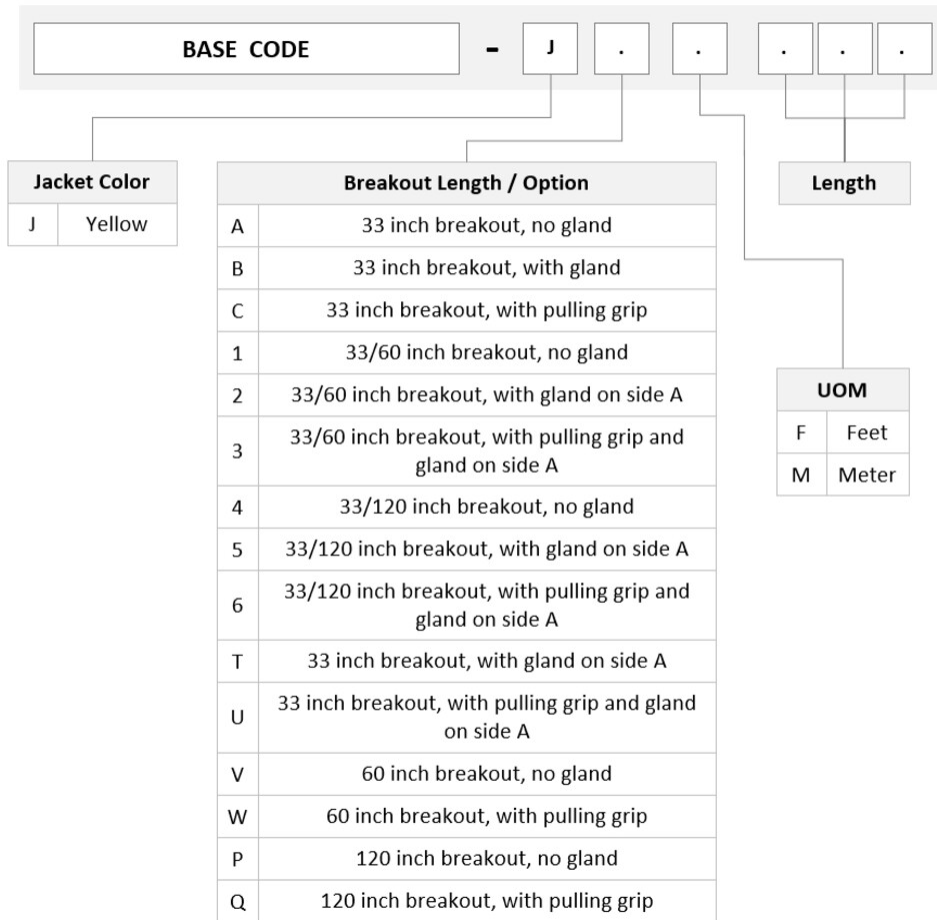

FJWMPMXAH

Ordering Tree

Mechanical Specifications

Cable Retention Strength, maximum 11.24 lb @ 0 ° | 4.40 lb @ 90 °

Optical Specifications

Fiber Mode Singlemode

Fiber Type G.652.D | G.657.A1, TeraSPEED®

Environmental Specifications

Operating Temperature -10 °C to +60 °C (+14 °F to +140 °F)

Environmental Space Dual Rated LSZH/Riser | Indoor