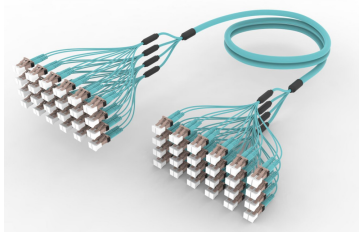

## Base Product

OM4 LC/UPC to LC/UPC 48-Fiber InstaPATCH® 360 Ruggedized Fanout Cable, Low Smoke Zero Halogen

## Product Classification

<b>Regional Availability</b>	Europe   Middle East/Africa
<b>Portfolio</b>	CommScope®
<b>Product Type</b>	Ruggedized fanout
<b>Product Brand</b>	SYSTIMAX InstaPATCH® 360
<b>Ordering Note</b>	For lengths greater than 999 ft (304 m), orders must be in meters   Minimum length may vary based on cable configuration   Not available in the United States or Canada