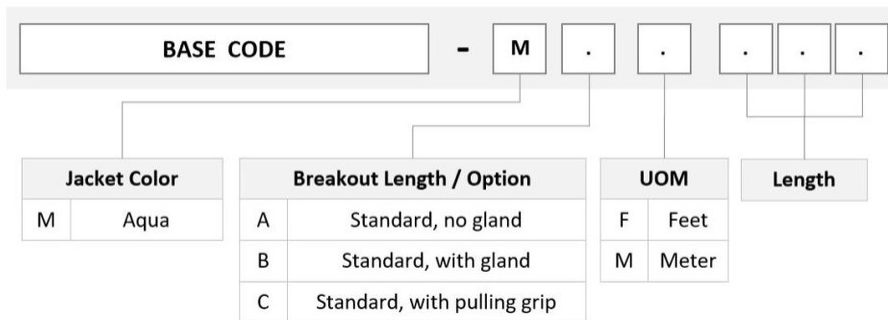

General Specifications

Color, boot A	Black
Color, connector A	Aqua
Color, boot B	Black
Color, connector B	Aqua
Construction Type	Stranded
Furcation Color	Aqua
Interface, Connector A	MPO-12/UPC Female
Interface, Connector B	MPO-12/UPC Male
Jacket Color	Aqua
Polarity	Method B (LL)
Fibers per Subunit, quantity	12
Total Fibers, quantity	12

Dimensions

Breakout Length	33 in
Cable Assembly Length Range (m)	3 – 999
Cable Assembly Length Range (ft)	10 – 999

FJZMPMXAD

Ordering Tree

Mechanical Specifications

Cable Retention Strength, maximum 11.24 lb @ 0 ° | 4.40 lb @ 90 °