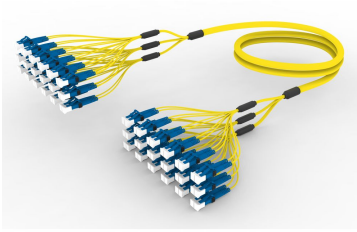

FLWLCCLCAG

Base Product

Singlemode LC/UPC to LC/UPC, InstaPATCH® 360 Ruggedized Fiber Fanout Cable Assembly, 36-Fiber, Plenum

Product Classification

Regional Availability	Asia Australia/New Zealand China Europe India Latin America Middle East/Africa North America
Portfolio	CommScope®
Product Type	Ruggedized fanout
Product Brand	SYSTIMAX InstaPATCH® 360
Ordering Note	For lengths greater than 999 ft (304 m), orders must be in meters Minimum length may vary based on cable configuration

General Specifications

Color, boot A	Blue
Color, connector A	Blue
Color, boot B	Blue
Color, connector B	Blue
Construction Type	Stranded
Furcation Color	Yellow
Interface, Connector A	LC/UPC
Interface, Connector B	LC/UPC
Jacket Color	Yellow
Fibers per Subunit, quantity	12
Total Fibers, quantity	36

Dimensions

Cable Assembly Length Range (m)	3 – 305
Cable Assembly Length Range (ft)	8 – 999

FLWLCLCAG

Ordering Tree

Mechanical Specifications

Cable Retention Strength, maximum 11.24 lb @ 0 ° | 4.40 lb @ 90 °