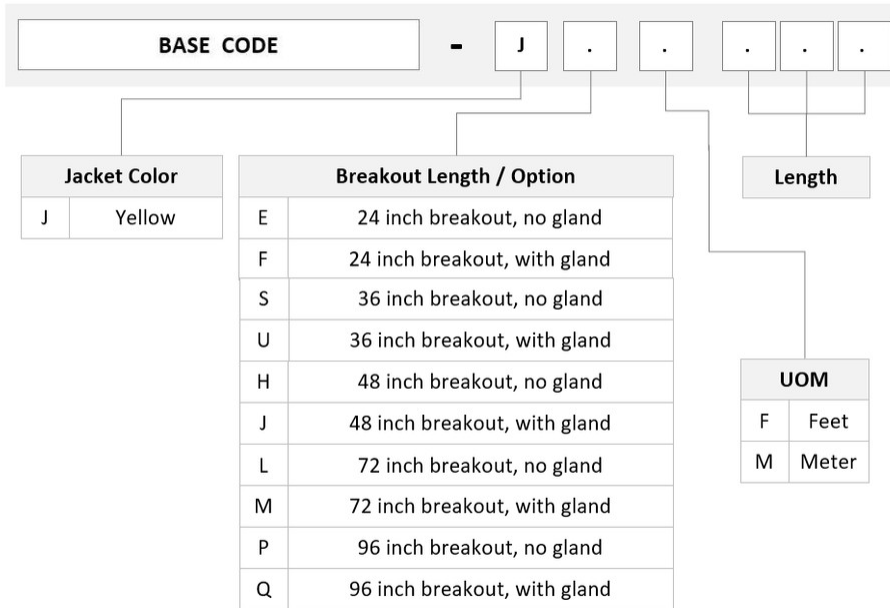

FLWLCLCAG

Ordering Tree

Mechanical Specifications

Cable Retention Strength, maximum 11.24 lb @ 0 ° | 4.40 lb @ 90 °

Optical Specifications

Fiber Mode Singlemode

Fiber Type G.652.D | G.657.A1, TeraSPEED®

Environmental Specifications

Operating Temperature -10 °C to +60 °C (+14 °F to +140 °F)

Environmental Space Indoor | Plenum

Regulatory Compliance/Certifications

Agency

ANATEL

CHINA-ROHS

ISO 9001:2015

Classification

Compliant

Below maximum concentration value

Designed, manufactured and/or distributed under this quality management system