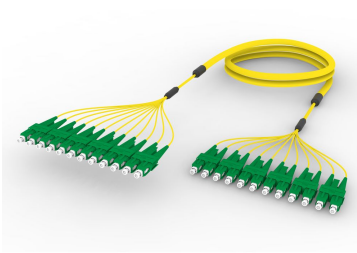

## Base Product

Singlemode SC/APC to SC/APC, InstaPATCH® 360 Ruggedized Fiber Fanout Cable Assembly, 12-Fiber, Plenum

## Product Classification

|                              |  |
|------------------------------|--|
| <b>Regional Availability</b> | Asia   Australia/New Zealand   Europe   Latin America   Middle East /Africa   North America                              |
| <b>Portfolio</b>             | CommScope®   |
| <b>Product Type</b>          | Ruggedized fanout  |
| <b>Product Brand</b>         | SYSTIMAX InstaPATCH® 360   |
| <b>Ordering Note</b>         | For lengths greater than 999 ft (304 m), orders must be in meters   Minimum length may vary based on cable configuration |

## General Specifications

|                                     |          |
|-------------------------------------|----------|
| <b>Color, connector A</b>           | Green    |
| <b>Color, connector B</b>           | Green    |
| <b>Construction Type</b>            | Stranded |
| <b>Furcation Color</b>              | Yellow   |
| <b>Interface, Connector A</b>       | SC/APC   |
| <b>Interface, Connector B</b>       | SC/APC   |
| <b>Fibers per Subunit, quantity</b> | 12       |
| <b>Total Fibers, quantity</b>       | 12       |