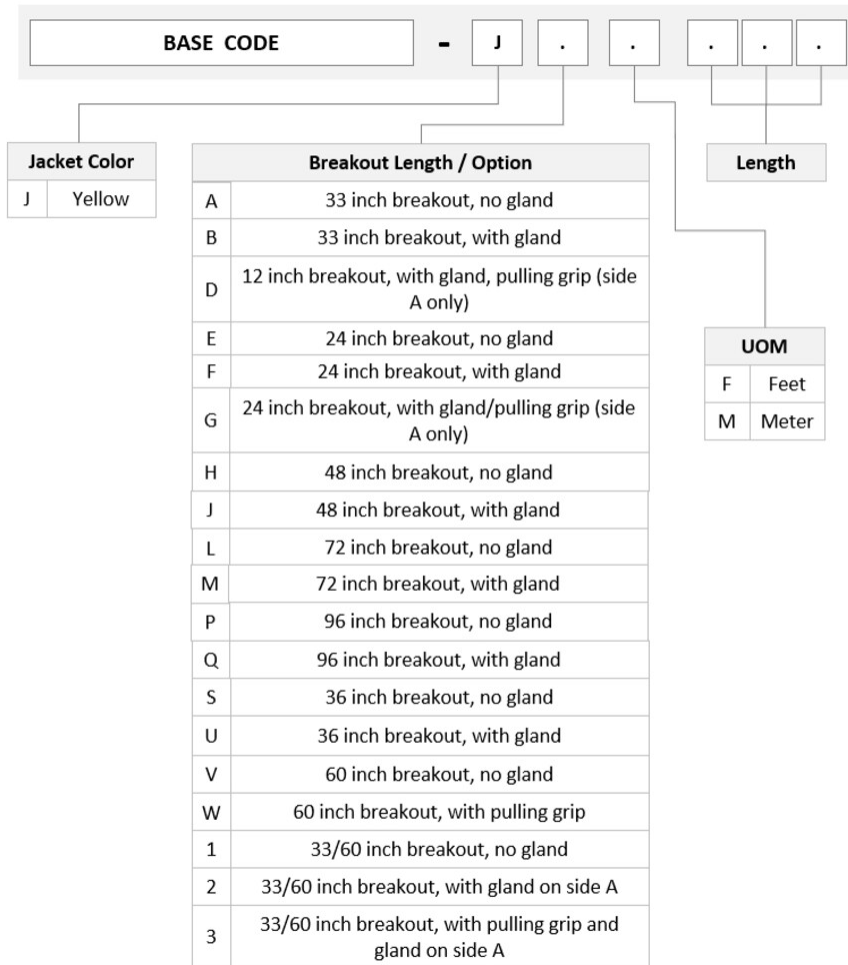

FLWSASAAD

Mechanical Specifications

Cable Retention Strength, maximum 11.24 lb @ 0° | 4.40 lb @ 90°

Optical Specifications

Fiber Mode Singlemode

Fiber Type G.652.D | G.657.A1, TeraSPEED®

Environmental Specifications

Operating Temperature -10 °C to +60 °C (+14 °F to +140 °F)

Environmental Space Indoor | Plenum

Regulatory Compliance/Certifications