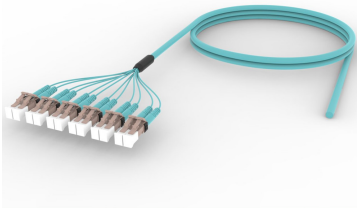

FLXLCUCAD

Base Product

OM4 LC/UPC to Unconnectorized 12-Fiber InstaPATCH® 360 Ruggedized Fanout Cable, Plenum

Product Classification

Regional Availability	Asia Australia/New Zealand China Europe India Latin America Middle East/Africa North America
Portfolio	CommScope®
Product Type	Ruggedized fanout
Product Brand	SYSTIMAX InstaPATCH® 360
Ordering Note	For lengths greater than 999 ft (304 m), orders must be in meters Minimum length may vary based on cable configuration

General Specifications

Color, boot A	Aqua
Color, connector A	Black
Construction Type	Stranded
Furcation Color	Aqua
Interface, Connector A	LC/UPC
Interface, Connector B	Unterminated
Jacket Color	Aqua
Fibers per Subunit, quantity	12
Total Fibers, quantity	12

Dimensions

Cable Assembly Length Range (m)	3 – 305
Cable Assembly Length Range (ft)	8 – 999

Ordering Tree

Mechanical Specifications

Cable Retention Strength, maximum 11.24 lb @ 0 ° | 4.40 lb @ 90 °

Optical Specifications