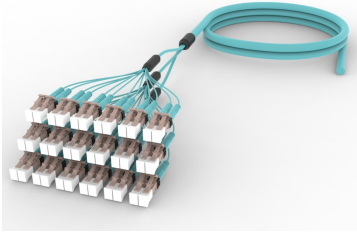

FLXLCUCAG

Base Product

OM4 LC/UPC to Unconnectorized 36-Fiber InstaPATCH® 360 Ruggedized Fanout Cable, Plenum

Product Classification

Regional Availability

Asia | Australia/New Zealand | China | Europe | India | Latin America | Middle East/Africa | North America

Portfolio

CommScope®

Product Type

Ruggedized fanout

Product Brand

SYSTIMAX InstaPATCH® 360

Ordering Note

For lengths greater than 999 ft (304 m), orders must be in meters | Minimum length may vary based on cable configuration

General Specifications

Color, boot A

Aqua

Color, connector A

Black

Construction Type

Stranded

Furcation Color

Aqua

Interface, Connector A

LC/UPC

Interface, Connector B

Unterminated

Jacket Color

Aqua

Fibers per Subunit, quantity