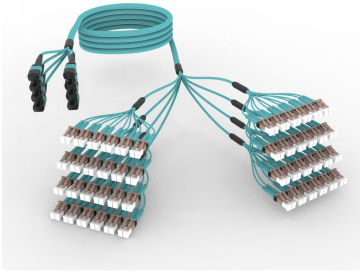

## Base Product

OM4 MPO (Unpinned) to LC/UPC, InstaPATCH® 360 Ruggedized Fanout Cable, 96-Fiber, Plenum

### Cable Assembly Length Range (m)

3 – 999