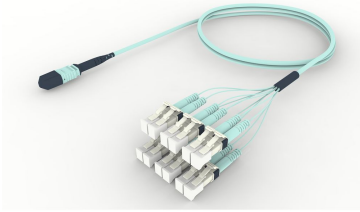

## Base Product

OM4 MPO (Pinned) to LC/UPC, InstaPATCH® 360 Ruggedized Fanout Cable, 12-Fiber, Plenum

## Product Classification

<b>Regional Availability</b>	Asia   Australia/New Zealand   China   Europe   India   Latin America   Middle East/Africa   North America
<b>Portfolio</b>	CommScope®
<b>Product Type</b>	Ruggedized fanout
<b>Product Brand</b>	SYSTIMAX InstaPATCH® 360
<b>Ordering Note</b>	For lengths greater than 999 ft (304 m), orders must be in meters   Minimum length may vary based on cable configuration

## General Specifications

<b>Color, boot A</b>	Black
<b>Color, connector A</b>	Aqua
<b>Color, boot B</b>	Aqua
<b>Color, connector B</b>	Beige
<b>Construction Type</b>	Stranded
<b>Furcation Color</b>	Aqua
<b>Interface, Connector A</b>	MPO-12/UPC Male
<b>Interface, Connector B</b>	LC/UPC
<b>Jacket Color</b>	Aqua
<b>Polarity</b>	Method B (LL)
<b>Fibers per Subunit, quantity</b>	12
<b>Total Fibers, quantity</b>	12