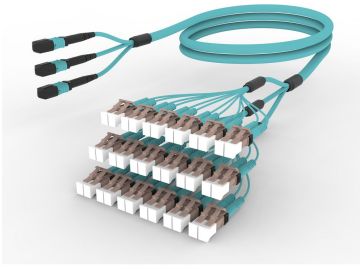

## Base Product

OM4 MPO (Pinned) to LC/UPC, InstaPATCH® 360 Ruggedized Fanout Cable, 36-Fiber, Plenum