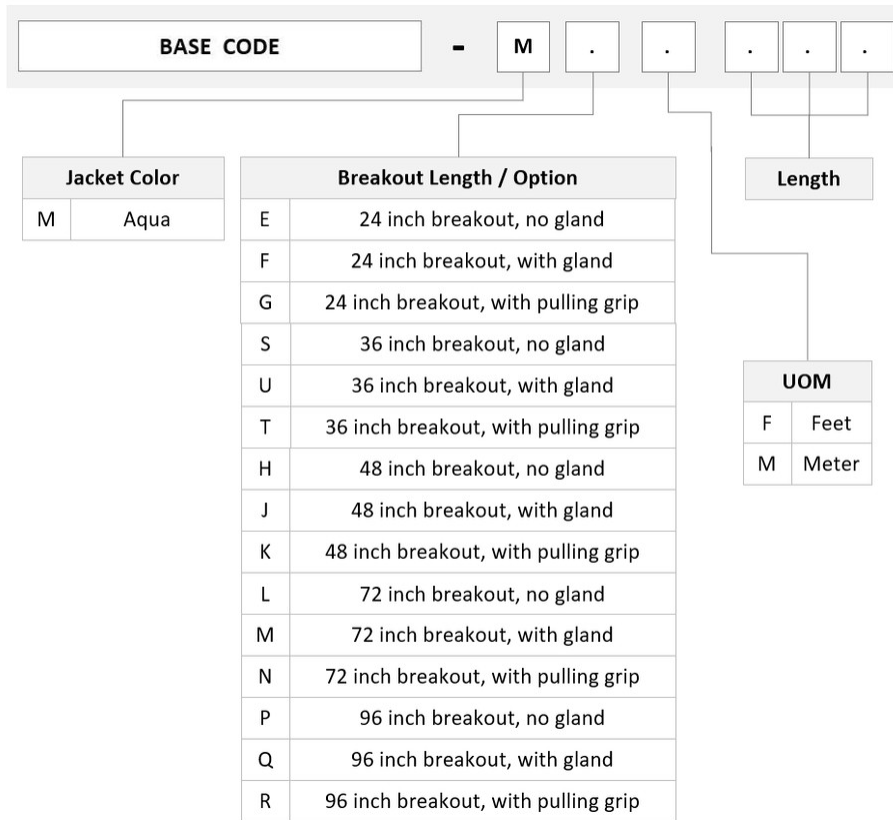

FLXMXLCAK

Ordering Tree

Mechanical Specifications

Cable Retention Strength, maximum 11.24 lb @ 0 ° | 4.40 lb @ 90 °

Optical Specifications

Fiber Mode Multimode

Fiber Type OM4, LazrSPEED®

Environmental Specifications

Operating Temperature -10 °C to +60 °C (+14 °F to +140 °F)

Environmental Space Indoor | Plenum

Regulatory Compliance/Certifications

Agency **Classification**