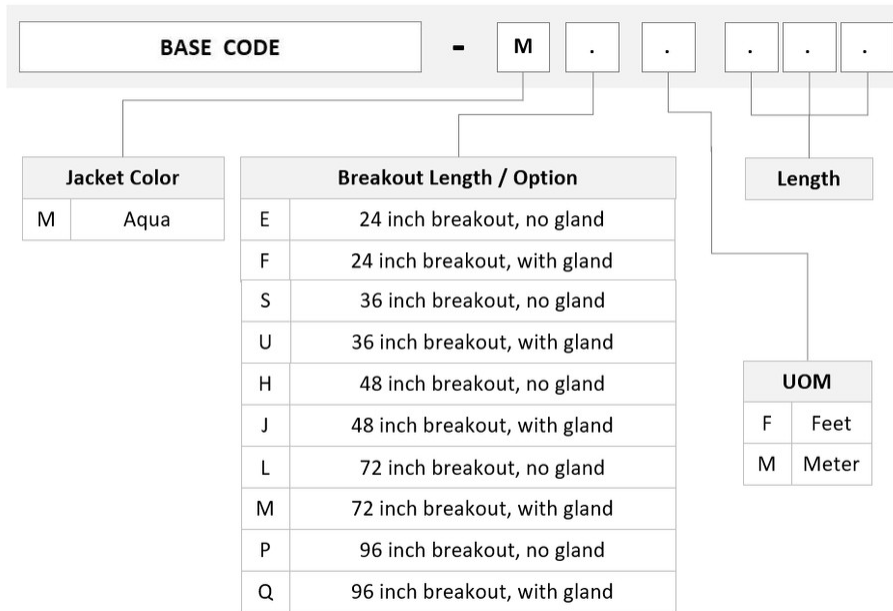

FLZLCLCAG

Mechanical Specifications

Cable Retention Strength, maximum 11.24 lb @ 0 ° | 4.40 lb @ 90 °

Optical Specifications

Fiber Mode Multimode

Fiber Type OM3, LazrSPEED®

Environmental Specifications

Operating Temperature -10 °C to +60 °C (+14 °F to +140 °F)

Environmental Space Indoor | Plenum

Regulatory Compliance/Certifications

Agency	Classification
ANATEL	Compliant
CHINA-ROHS	Below maximum concentration value
ISO 9001:2015	Designed, manufactured and/or distributed under this quality management system
REACH-SVHC	Compliant as per SVHC revision on www.commscope.com/ProductCompliance
ROHS	Compliant
UK-ROHS	Compliant