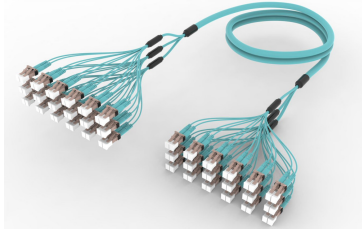

## OM3 LC/UPC to LC/UPC 36-Fiber InstaPATCH® 360 Ruggedized Fanout Cable, Plenum

## Product Classification

<b>Regional Availability</b>	Asia   Australia/New Zealand   China   Europe   India   Latin America   Middle East/Africa   North America
<b>Portfolio</b>	CommScope®
<b>Product Type</b>	Ruggedized fanout
<b>Product Brand</b>	SYSTIMAX InstaPATCH® 360
<b>Ordering Note</b>	For lengths greater than 999 ft (304 m), orders must be in meters   Minimum length may vary based on cable configuration