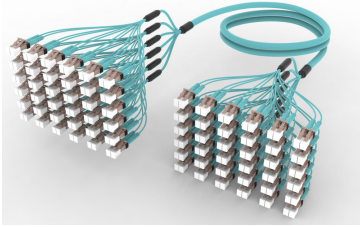

## OM3 LC/UPC to LC/UPC 72-Fiber InstaPATCH® 360 Ruggedized Fanout Cable, Plenum

## Product Classification

<b>Regional Availability</b>	Asia   Australia/New Zealand   China   Europe   India   Latin America   Middle East/Africa   North America
<b>Portfolio</b>	CommScope®
<b>Product Type</b>	Ruggedized fanout
<b>Product Brand</b>	SYSTIMAX InstaPATCH® 360
<b>Ordering Note</b>	For lengths greater than 999 ft (304 m), orders must be in meters   Minimum length may vary based on cable configuration