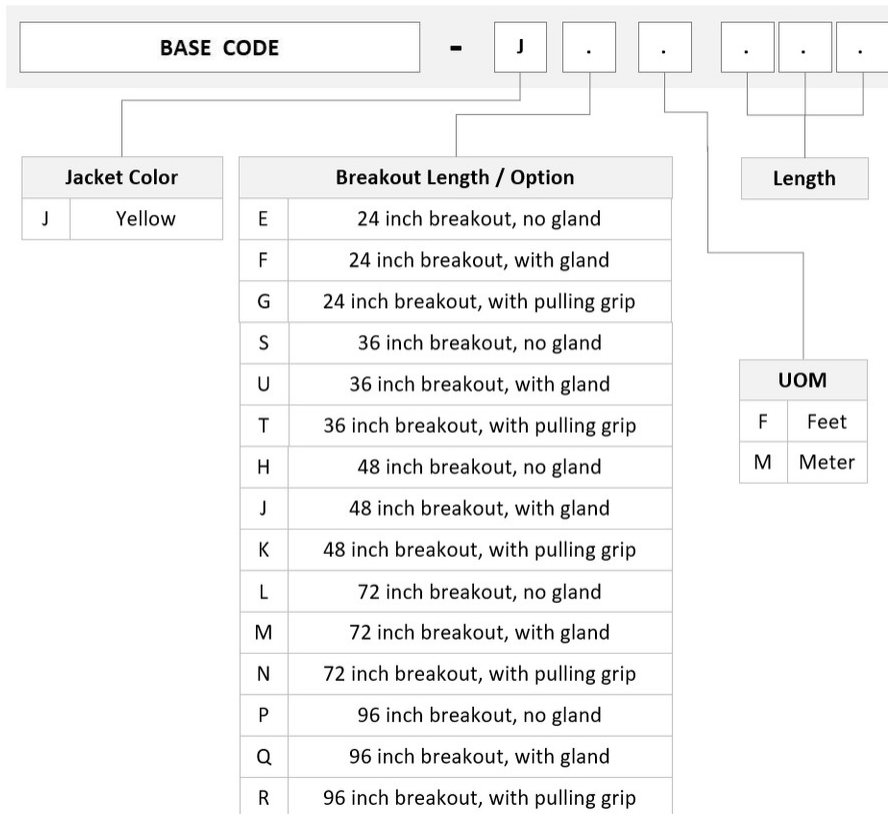

FNWMPLCAF

Base Product

Singlemode MPO (Unpinned) to LC/UPC, InstaPATCH® 360 Ruggedized Fanout Cable, 24-Fiber, Low Smoke Zero Halogen

Product Classification

Regional Availability	Asia Australia/New Zealand China Europe India Latin America Middle East/Africa North America
Portfolio	CommScope®
Product Type	Ruggedized fanout
Product Brand	SYSTIMAX InstaPATCH® 360
Ordering Note	For lengths greater than 999 ft (304 m), orders must be in meters Minimum length may vary based on cable configuration Not available in the United States or Canada

General Specifications

Color, boot A	Black
Color, connector A	Green
Color, boot B	Blue
Color, connector B	Blue
Construction Type	Stranded
Furcation Color	Yellow
Interface, Connector A	MPO-12/APC Female
Interface, Connector B	LC/UPC
Jacket Color	Yellow
Polarity	Method B (LL)
Fibers per Subunit, quantity	12
Total Fibers, quantity	24

Dimensions

Cable Assembly Length Range (m)	3 – 999
Cable Assembly Length Range (ft)	7 – 999

FNWMPLCAF

Ordering Tree

Mechanical Specifications

Cable Retention Strength, maximum 11.24 lb @ 0° | 4.40 lb @ 90°