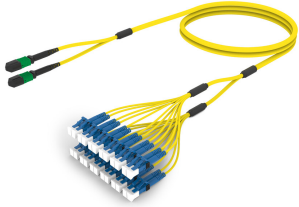

FNWMPLCAF

Base Product

Singlemode MPO (Unpinned) to LC/UPC, InstaPATCH® 360 Ruggedized Fanout Cable, 24-Fiber, Low Smoke Zero Halogen

Product Classification

Regional Availability	Asia Australia/New Zealand China Europe India Latin America Middle East/Africa North America
Portfolio	CommScope®
Product Type	Ruggedized fanout
Product Brand	SYSTIMAX InstaPATCH® 360
Ordering Note	For lengths greater than 999 ft (304 m), orders must be in meters Minimum length may vary based on cable configuration Not available in the United States or Canada

General Specifications

Color, boot A	Black
Color, connector A	Green
Color, boot B	Blue
Color, connector B	Blue
Construction Type	Stranded
Furcation Color	Yellow
Interface, Connector A	MPO-12/APC Female
Interface, Connector B	LC/UPC
Jacket Color	Yellow
Polarity	Method B (LL)
Fibers per Subunit, quantity	12
Total Fibers, quantity	24

Dimensions

Cable Assembly Length Range (m)	3 – 999
Cable Assembly Length Range (ft)	7 – 999

FNWMPLCAF

Ordering Tree

Mechanical Specifications

Cable Retention Strength, maximum 11.24 lb @ 0° | 4.40 lb @ 90°