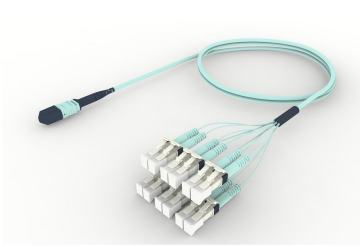

FNZMPLCAD

Base Product

OM3 MPO (Unpinned) to LC/UPC, InstaPATCH® 360 Ruggedized Fanout Cable, 12-Fiber, Low Smoke Zero Halogen

Product Classification

Regional Availability	Asia Australia/New Zealand China Europe India Latin America Middle East/Africa North America
Portfolio	CommScope®
Product Type	Ruggedized fanout
Product Brand	SYSTIMAX InstaPATCH® 360
Ordering Note	For lengths greater than 999 ft (304 m), orders must be in meters Minimum length may vary based on cable configuration Not available in the United States or Canada

General Specifications

Color, boot A	Black
Color, connector A	Aqua
Color, boot B	Aqua
Color, connector B	Beige
Construction Type	Stranded
Furcation Color	Aqua
Interface, Connector A	MPO-12/UPC Female
Interface, Connector B	LC/UPC
Jacket Color	Aqua
Polarity	Method B (LL)
Fibers per Subunit, quantity	12
Total Fibers, quantity	12

Dimensions

Cable Assembly Length Range (m)	3 – 999
--	---------

FNZMPLCAD

Cable Assembly Length Range (ft)

7 – 999

Ordering Tree

Mechanical Specifications

Cable Retention Strength, maximum 11.24 lb @ 0° | 4.40 lb @ 90°