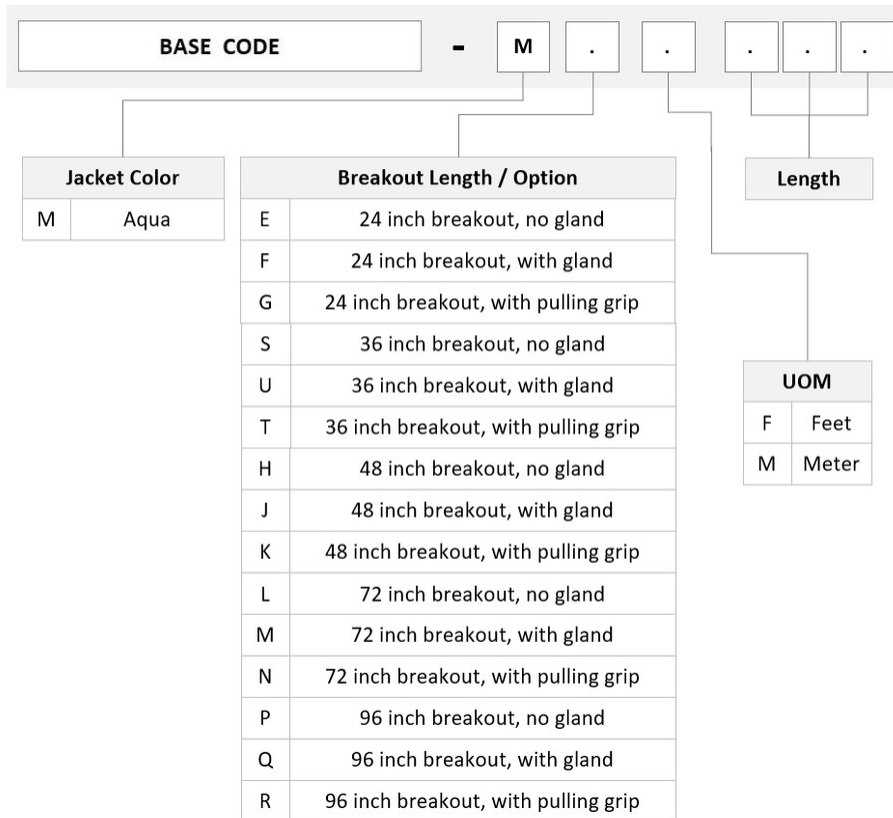

General Specifications

Color, boot A	Black
Color, connector A	Aqua
Color, boot B	Aqua
Color, connector B	Beige
Construction Type	Stranded
Furcation Color	Aqua
Interface, Connector A	MPO-12/UPC Female
Interface, Connector B	LC/UPC
Jacket Color	Aqua
Polarity	Method B (LL)
Fibers per Subunit, quantity	12
Total Fibers, quantity	12

Dimensions

Cable Assembly Length Range (m)	3 – 999
--	---------

FNZMPLCAD

Cable Assembly Length Range (ft)

7 – 999

Ordering Tree

Mechanical Specifications

Cable Retention Strength, maximum 11.24 lb @ 0° | 4.40 lb @ 90°