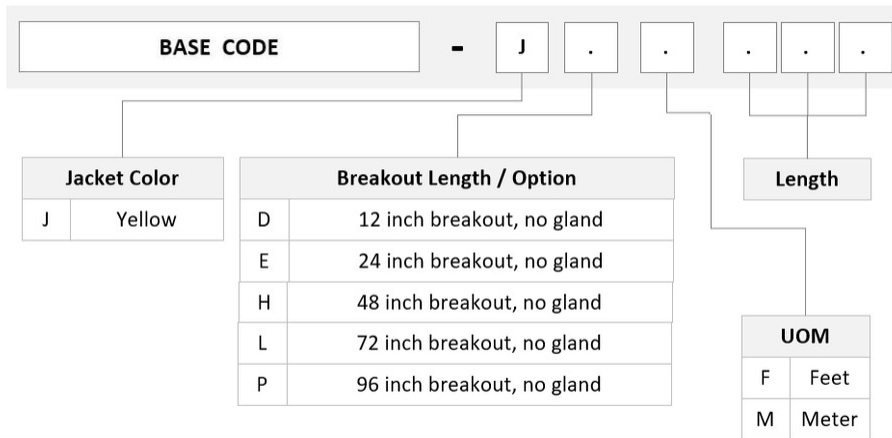

## General Specifications

<b>Color, boot A</b>	Black
<b>Color, connector A</b>	Green
<b>Color, boot B</b>	Blue
<b>Color, connector B</b>	Blue
<b>Construction Type</b>	Stranded
<b>Furcation Color</b>	Yellow
<b>Interface, Connector A</b>	MPO-12/APC Female
<b>Interface, Connector B</b>	LC/UPC
<b>Jacket Color</b>	Yellow
<b>Polarity</b>	Method B (LL)
<b>Fibers per Subunit, quantity</b>	12
<b>Total Fibers, quantity</b>	12

## Dimensions

<b>Cable Assembly Length Range (m)</b>	1 – 61
--	--------

## Ordering Tree