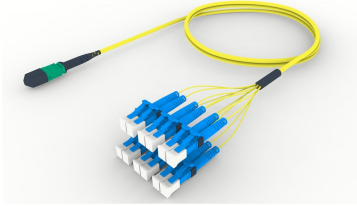

## Base Product

Singlemode MPO (Unpinned) to LC/UPC, InstaPATCH® 360 Array Cord, 12-Fiber, Low Smoke Zero Halogen

## Product Classification

<b>Regional Availability</b>	Asia   Australia/New Zealand   Europe   Latin America   Middle East /Africa   North America
<b>Portfolio</b>	CommScope®
<b>Product Type</b>	Fiber array cable assembly
<b>Product Brand</b>	SYSTIMAX InstaPATCH® 360
<b>Ordering Note</b>	Minimum length may vary based on cable configuration   Not available in the United States or Canada

## General Specifications

<b>Color, boot A</b>	Black
<b>Color, connector A</b>	Green
<b>Color, boot B</b>	Blue
<b>Color, connector B</b>	Blue
<b>Construction Type</b>	Stranded
<b>Furcation Color</b>	Yellow
<b>Interface, Connector A</b>	MPO-12/APC Female
<b>Interface, Connector B</b>	LC/UPC
<b>Jacket Color</b>	Yellow
<b>Polarity</b>	Method B (LL)
<b>Fibers per Subunit, quantity</b>	12
<b>Total Fibers, quantity</b>	12