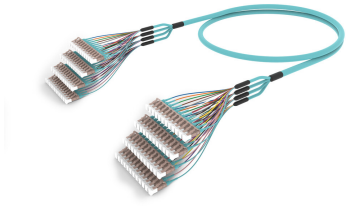

## Base Product

LazrSPEED® 550 LC/UPC to LC/UPC, Distribution Cable, 48-Fiber, Plenum

## Product Classification

<b>Regional Availability</b>	North America
<b>Portfolio</b>	CommScope®
<b>Product Type</b>	Fiber distribution cable assembly
<b>Product Brand</b>	SYSTIMAX InstaPATCH® 360
<b>Ordering Note</b>	For lengths greater than 999 ft (304 m), orders must be in meters