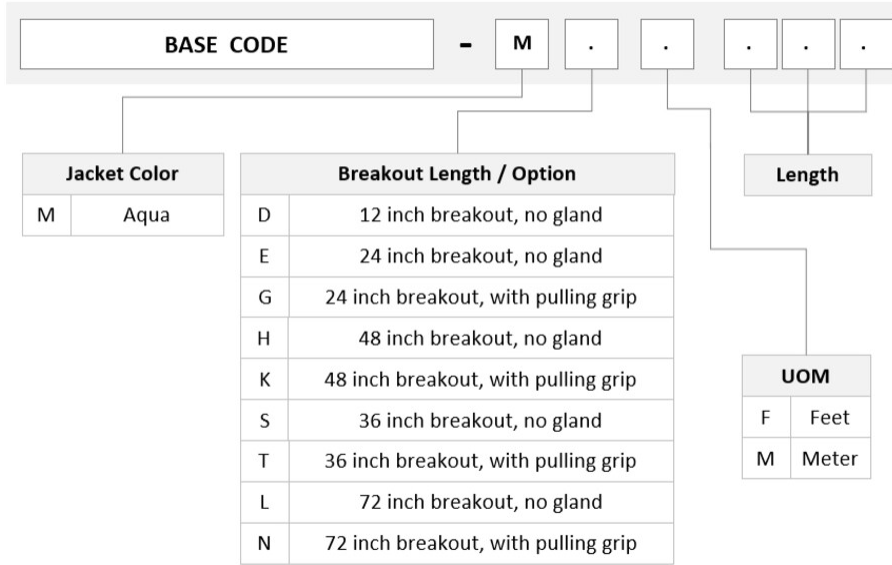

FSXLCLCWH

Mechanical Specifications

Cable Retention Strength, maximum 0.50 lb @ 0° | 0.50 lb @ 90°

Optical Specifications

Fiber Mode Multimode

Fiber Type OM4, LazrSPEED®

Environmental Specifications

Operating Temperature -10 °C to +60 °C (+14 °F to +140 °F)

Environmental Space Indoor | Plenum

Regulatory Compliance/Certifications

Agency	Classification
CHINA-ROHS	Below maximum concentration value
ISO 9001:2015	Designed, manufactured and/or distributed under this quality management system
REACH-SVHC	Compliant as per SVHC revision on www.commscope.com/ProductCompliance
ROHS	Compliant
UK-ROHS	Compliant