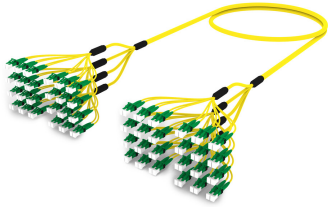

U4GLALACH

Base Product

Ultra Low Loss ULL TeraSPEED® LC/APC to LC/APC Ruggedized fanout Cable, 48-Fiber, LSZH, 12 fiber PmP 2.0 mm /B2ca

Product Classification

| | |
|------------------------------|--|
| Regional Availability | Asia Australia/New Zealand Europe Latin America Middle East/Africa North America |
| Portfolio | CommScope® |
| Product Type | Ruggedized fanout |
| Product Brand | SYSTIMAX ULL |
| Ordering Note | For additional jacket colors, please contact a CommScope Sales Representative For lengths greater than 999 ft (304 m), orders must be in meters Minimum length may vary based on cable configuration |

General Specifications

| | |
|---------------------------------------|----------|
| Color, boot A | Green |
| Color, connector A | Green |
| Color, boot B | Green |
| Color, connector B | Green |
| Construction Type | Stranded |
| Furcation Color | Yellow |
| Interface, Connector A | LC/APC |
| Interface Feature, connector A | ULL |
| Interface, Connector B | LC/APC |
| Interface Feature, connector B | ULL |
| Jacket Color | Yellow |
| Fibers per Subunit, quantity | 12 |
| Total Fibers, quantity | 48 |

Dimensions

| | |
|---|---------|
| Cable Assembly Length Range (m) | 3 – 999 |
| Cable Assembly Length Range (ft) | 8 – 999 |

U4GLALACH

Optical Specifications

| | |
|-------------------|----------------------|
| Fiber Mode | Singlemode |
| Fiber Type | G.657.A2, TeraSPEED® |