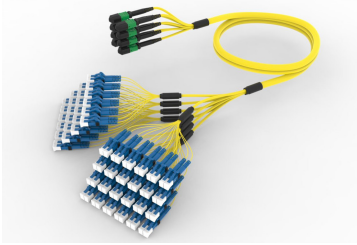

U4GMXLGCL

Base Product

Ultra Low Loss ULL TeraSPEED® MPO(Pinned) to LC/APC G B Ruggedized fanout Cable, 96-Fiber, LSZH, 12 fiber PmP 2.0 mm /B2ca

Product Classification

| | |
|------------------------------|--|
| Regional Availability | Europe Middle East/Africa |
| Portfolio | CommScope® |
| Product Type | Ruggedized fanout |
| Product Brand | SYSTIMAX ULL |
| Ordering Note | For additional jacket colors, please contact a CommScope Sales Representative For lengths greater than 999 ft (304 m), orders must be in meters Minimum length may vary based on cable configuration |

General Specifications

| | |
|---------------------------------------|-------------------------|
| Color, boot A | Black |
| Color, connector A | Green |
| Color, boot B | Green |
| Color, connector B | Green |
| Construction Type | Stranded |
| Furcation Color | Yellow |
| Interface, Connector A | MPO-12/APC Male |
| Interface, Connector B | LC/APC |
| Interface Feature, connector B | Grade B performance |
| Jacket Color | Yellow |
| Polarity | Method B Enhanced (ULL) |
| Fibers per Subunit, quantity | 12 |
| Total Fibers, quantity | 96 |

Dimensions

| | |
|---|----------|
| Cable Assembly Length Range (m) | 3 – 999 |
| Cable Assembly Length Range (ft) | 10 – 999 |

U4GMXLGCL

Ordering Tree

Optical Specifications

| | |
|-------------------|----------------------|
| Fiber Mode | Singlemode |
| Fiber Type | G.657.A2, TeraSPEED® |