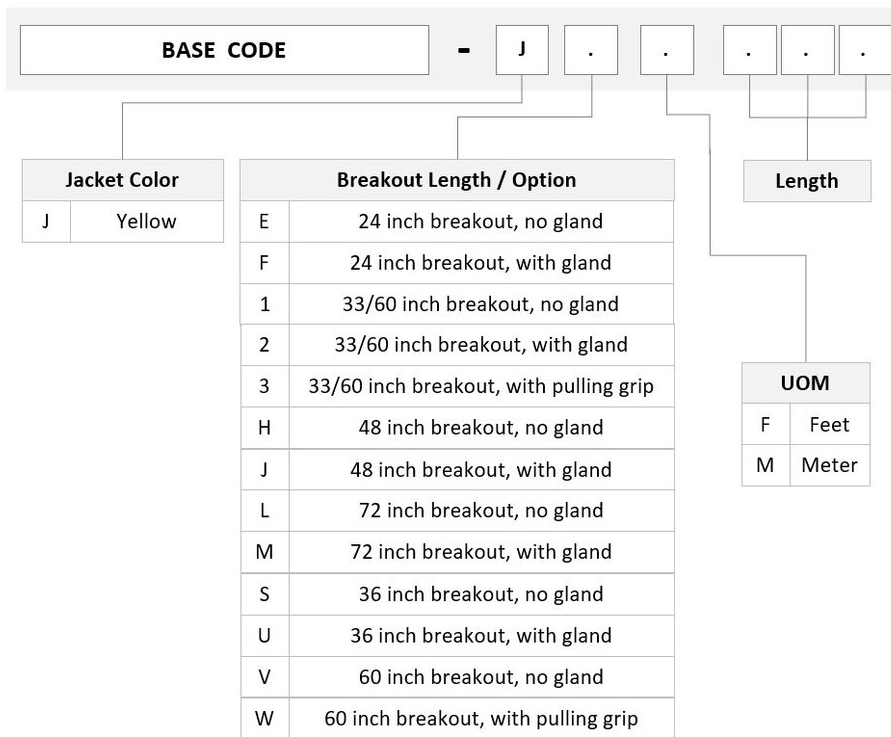

General Specifications

| | |
|---------------------------------------|-------------------------|
| Color, boot A | Black |
| Color, connector A | Green |
| Color, boot B | Green |
| Color, connector B | Green |
| Construction Type | Stranded |
| Furcation Color | Yellow |
| Interface, Connector A | MPO-12/APC Male |
| Interface, Connector B | LC/APC |
| Interface Feature, connector B | Grade B performance |
| Jacket Color | Yellow |
| Polarity | Method B Enhanced (ULL) |
| Fibers per Subunit, quantity | 12 |
| Total Fibers, quantity | 96 |

Dimensions

| | |
|---|----------|
| Cable Assembly Length Range (m) | 3 – 999 |
| Cable Assembly Length Range (ft) | 10 – 999 |

U4GMXLGCL

Ordering Tree

Optical Specifications

| | |
|-------------------|----------------------|
| Fiber Mode | Singlemode |
| Fiber Type | G.657.A2, TeraSPEED® |