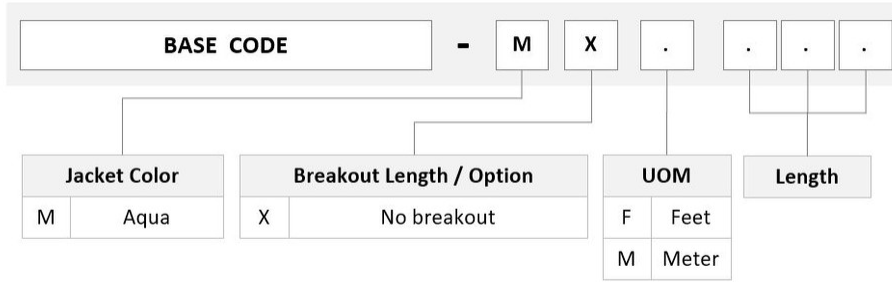

UFXLCLC21

Base Product

Ultra Low Loss OM4 LC/UPC to LC/UPC, Fiber Patch Cord, 1.6 mm Simplex, Low Smoke Zero Halogen

Product Classification

Regional Availability	Asia Australia/New Zealand Europe Latin America Middle East /Africa North America
Portfolio	CommScope®
Product Type	Fiber patch cord, simplex
Product Brand	SYSTIMAX ULL
Product Series	UXF
Ordering Note	For lengths greater than 999 ft (304 m), orders must be in meters Minimum length may vary based on cable configuration

General Specifications

Color, connector A	Beige
Color, connector B	Beige
Interface, Connector A	LC/UPC
Interface, Connector B	LC/UPC
Jacket Color	Aqua
Total Fibers, quantity	1

Dimensions

Cable Assembly Length Range (m)	1 – 999
Cable Assembly Length Range (ft)	1 – 999
Diameter Over Jacket	1.6 mm 0.063 in

Ordering Tree

UFXLCLC21

Mechanical Specifications

Cable Retention Strength, maximum 11.24 lb @ 0 ° | 4.40 lb @ 90 °

Optical Specifications

Fiber Mode Multimode

Fiber Type OM4, LazrSPEED®

Environmental Specifications