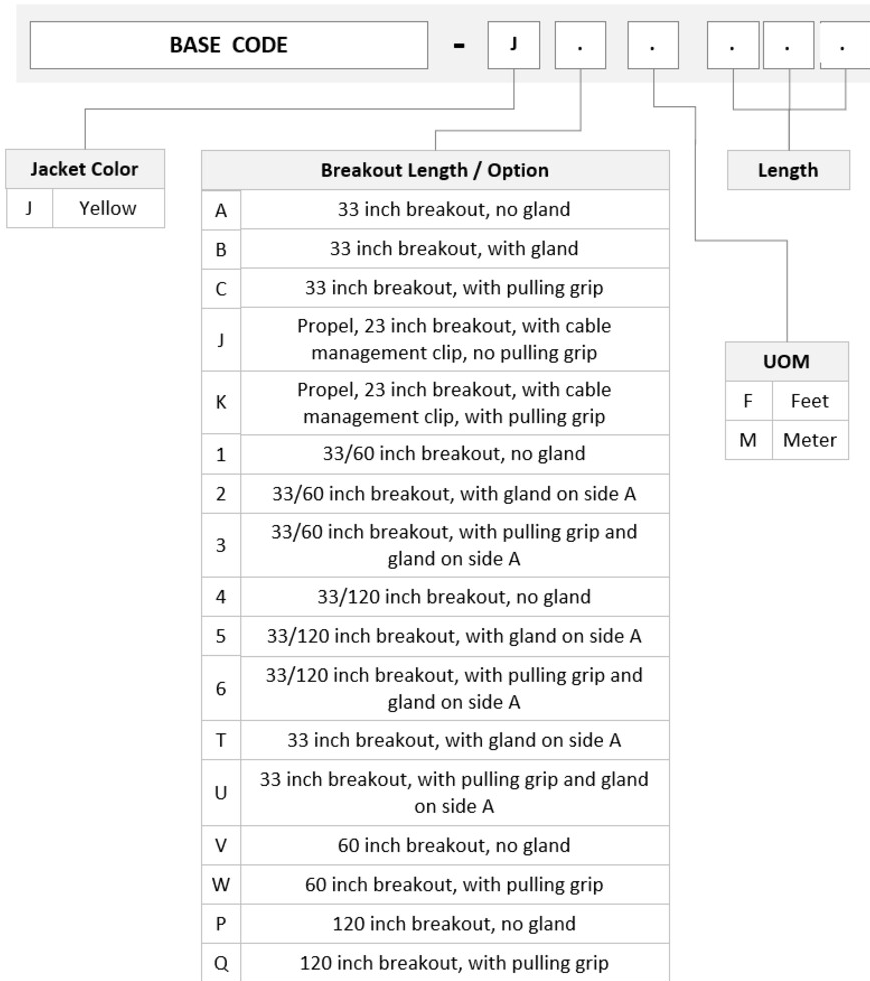

General Specifications

Color, boot A	Black
Color, connector A	Green
Color, boot B	Black
Color, connector B	Green
Construction Type	Stranded
Furcation Color	Yellow
Interface, Connector A	MPO-12/APC Female
Interface, Connector B	MPO-12/APC Male
Jacket Color	Yellow
Polarity	Method B Enhanced (ULL)
Fibers per Subunit, quantity	12
Total Fibers, quantity	72

Dimensions

UGGMPMXCK

Breakout Length	33 in
Cable Assembly Length Range (m)	3 – 999
Cable Assembly Length Range (ft)	10 – 999

Ordering Tree

Optical Specifications

Fiber Mode	Singlemode
Fiber Type	G.657.A2, TeraSPEED®