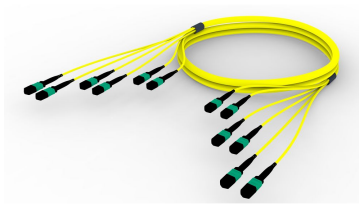

UGGMPMXCK

Base Product

Ultra Low Loss ULL TeraSPEED® MPO(Unpinned) to MPO(Pinned) Pre-terminated Trunk Cable, MPO12, 72-Fiber, Plenum, 12 fiber PmP 2.0 mm Dca

Product Classification

Regional Availability	Asia Australia/New Zealand Europe Latin America Middle East/Africa North America
Portfolio	CommScope®
Product Type	Fiber trunk cable assembly
Product Brand	SYSTIMAX ULL
Ordering Note	For additional jacket colors, please contact a CommScope Sales Representative For lengths greater than 999 ft (304 m), orders must be in meters Minimum length may vary based on cable configuration

General Specifications

Color, boot A	Black
Color, connector A	Green
Color, boot B	Black
Color, connector B	Green
Construction Type	Stranded
Furcation Color	Yellow
Interface, Connector A	MPO-12/APC Female
Interface, Connector B	MPO-12/APC Male
Jacket Color	Yellow
Polarity	Method B Enhanced (ULL)
Fibers per Subunit, quantity	12
Total Fibers, quantity	72

Dimensions

UGGMPMXCK

Breakout Length	33 in
Cable Assembly Length Range (m)	3 – 999
Cable Assembly Length Range (ft)	10 – 999

Ordering Tree

Optical Specifications

Fiber Mode	Singlemode
Fiber Type	G.657.A2, TeraSPEED®