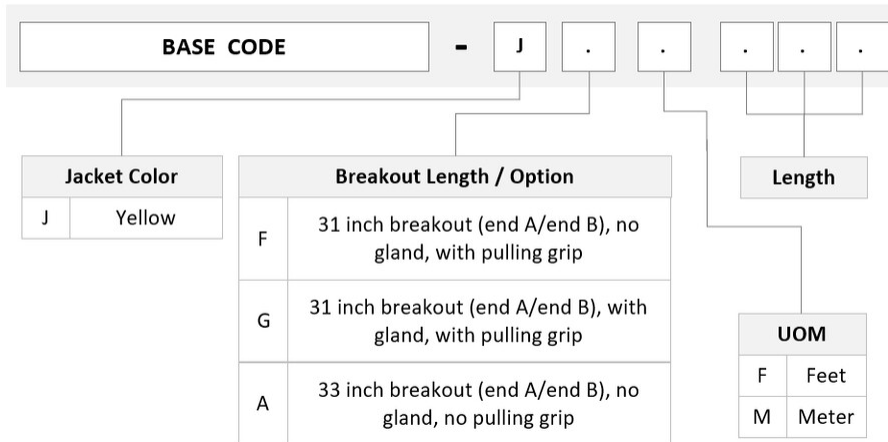

General Specifications

Color, boot A	Black
Color, boot B	Black
Color, connector A	Green
Color, connector B	Green
Construction Type	Rollable ribbon
Fibers per Subunit, quantity	12
Furcation Color	Yellow
Interface, Connector A	MPO-12/APC Female
Interface, Connector B	MPO-12/APC Male
Jacket Color	Yellow
Polarity	Method B Enhanced (ULL)
Total Fibers, quantity	144

Dimensions

Breakout Length	33 in
------------------------	-------

UGGMPMXRM

Cable Assembly Length Range (m)	3 – 999
Cable Assembly Length Range (ft)	10 – 999

Ordering Tree

Mechanical Specifications

Cable Retention Strength, maximum	11.24 lb @ 0° 4.40 lb @ 90°
------------------------------------------	-------------------------------