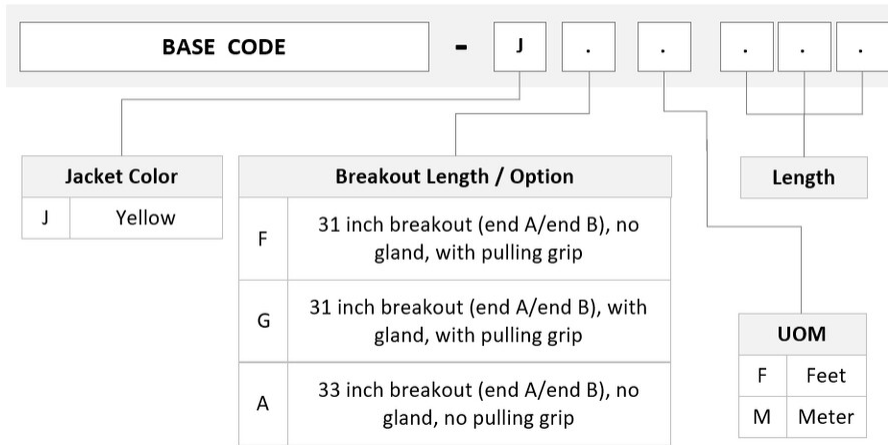

UGGMPMXRP

Cable Assembly Length Range (m)	3 – 999
Cable Assembly Length Range (ft)	10 – 999

Ordering Tree

Mechanical Specifications

Cable Retention Strength, maximum	11.24 lb @ 0° | 4.40 lb @ 90°

Optical Specifications

Fiber Mode	Singlemode
Fiber Type	G.657.A2, TeraSPEED®

Environmental Specifications

Operating Temperature	-10 °C to +60 °C (+14 °F to +140 °F)
Environmental Space	Plenum

Regulatory Compliance/Certifications

Agency	Classification
ISO 9001:2015	Designed, manufactured and/or distributed under this quality management system

Included Products

760239140	-	Fiber indoor cable, Plenum All-Dielectric Central Tube Rollable Ribbon, 288 fiber, Singlemode G.