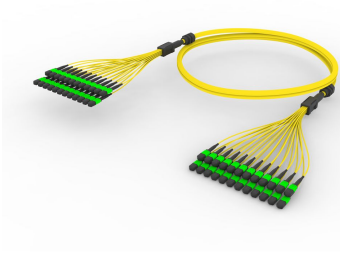

# UGGMPMXRP

---

Ultra Low Loss (ULL) Singlemode MPO12 (Unpinned) to MPO12 (Pinned), Fiber Trunk Cable Assembly, 288-Fiber, Rollable Ribbon Central Tube, Plenum

## Product Classification

<b>Regional Availability</b>	Latin America   North America
<b>Portfolio</b>	CommScope®
<b>Product Type</b>	Fiber trunk cable assembly
<b>Product Brand</b>	SYSTIMAX ULL
<b>Ordering Note</b>	For additional jacket colors, please contact a CommScope Sales Representative   For lengths greater than 999 ft (304 m), orders must be in meters   Minimum length may vary based on cable configuration

## General Specifications

<b>Color, boot A</b>	Black
<b>Color, boot B</b>	Black
<b>Color, connector A</b>	Green
<b>Color, connector B</b>	Green
<b>Construction Type</b>	Rollable ribbon
<b>Fibers per Subunit, quantity</b>	12
<b>Furcation Color</b>	Yellow
<b>Interface, Connector A</b>	MPO-12/APC Female
<b>Interface, Connector B</b>	MPO-12/APC Male
<b>Jacket Color</b>	Yellow
<b>Polarity</b>	Method B Enhanced (ULL)
<b>Total Fibers, quantity</b>	288