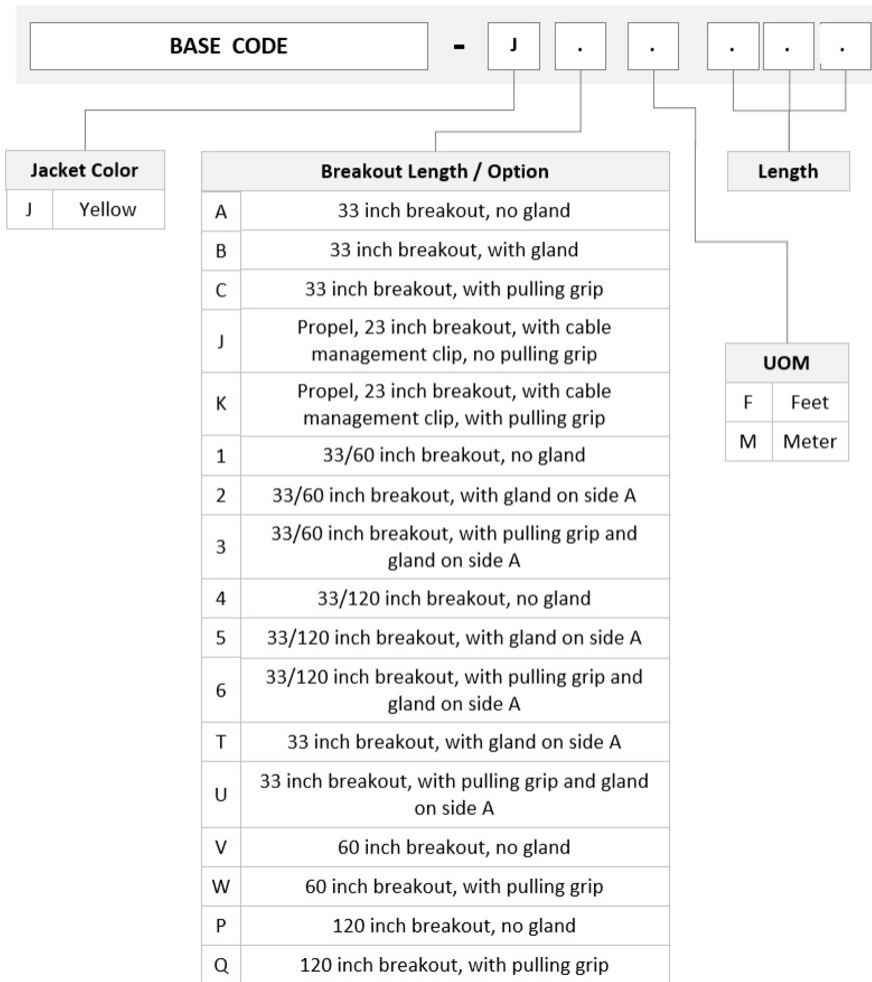

Ordering Tree

Optical Specifications

Fiber Mode	Singlemode
Fiber Type	G.657.A2, TeraSPEED®

Environmental Specifications

Operating Temperature	-10 °C to +60 °C (+14 °F to +140 °F)
EN50575 CPR Cable EuroClass Fire Performance	Dca
Environmental Space	Indoor | Plenum