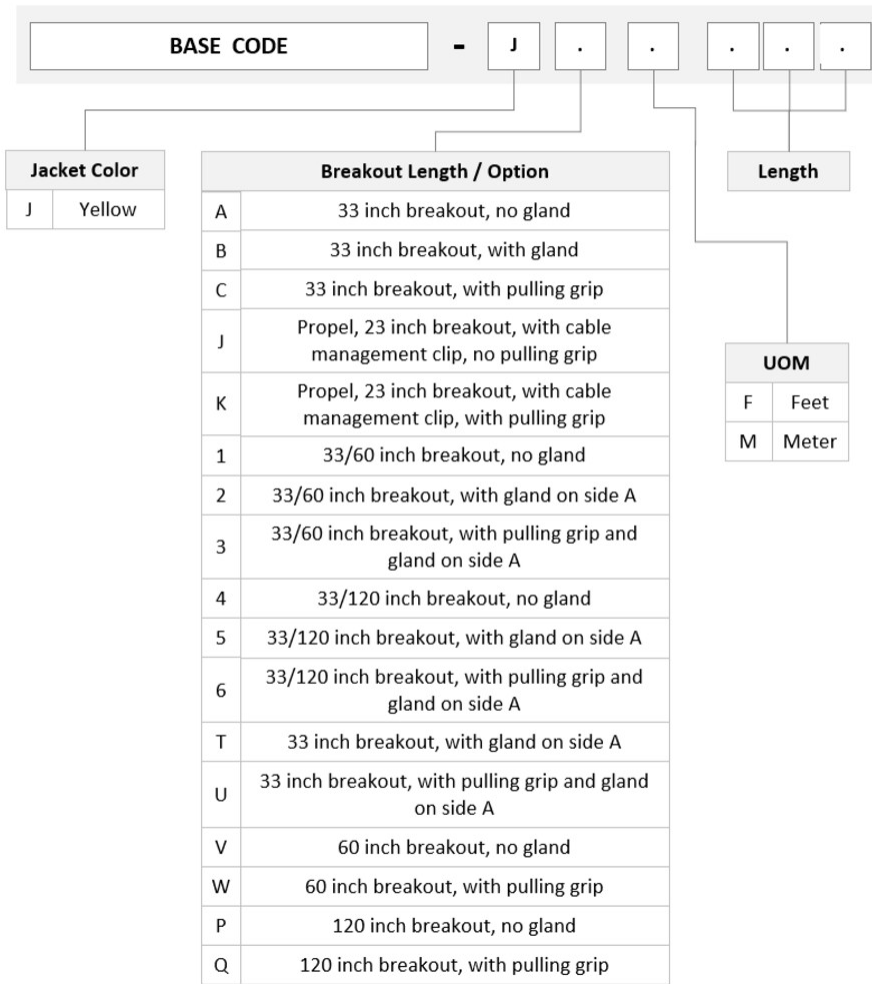

UJGMPMXCD

Base Product

Ultra Low Loss ULL TeraSPEED® MPO(Unpinned) to MPO(Pinned) Pre-terminated Trunk Cable, MPO12, 12-Fiber, LSZH, 12 fiber PmP 2.0 mm Dca

Product Classification

Regional Availability	Asia Australia/New Zealand Europe Latin America Middle East/Africa North America
Portfolio	CommScope®
Product Type	Fiber trunk cable assembly
Product Brand	SYSTIMAX ULL
Ordering Note	For additional jacket colors, please contact a CommScope Sales Representative For lengths greater than 999 ft (304 m), orders must be in meters Minimum length may vary based on cable configuration

General Specifications

Color, boot A	Black
Color, connector A	Green
Color, boot B	Black
Color, connector B	Green
Construction Type	Stranded
Furcation Color	Yellow
Interface, Connector A	MPO-12/APC Female
Interface, Connector B	MPO-12/APC Male
Jacket Color	Yellow
Polarity	Method B Enhanced (ULL)
Fibers per Subunit, quantity	12
Total Fibers, quantity	12

Dimensions

Breakout Length	33 in
Cable Assembly Length Range (m)	3 – 999
Cable Assembly Length Range (ft)	10 – 999

Ordering Tree

Optical Specifications

Fiber Mode	Singlemode
Fiber Type	G.657.A2, TeraSPEED®