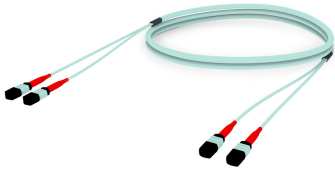

UJX2P2XBH

Base Product

Ultra Low Loss (ULL) OM4 MPO24 (Unpinned) to MPO24 (Pinned), Fiber Trunk Cable Assembly, 48-Fiber, Low Smoke Zero Halogen (LSZH)

Product Classification

Regional Availability	Asia Australia/New Zealand China Europe India Latin America Middle East/Africa North America
Portfolio	CommScope®
Product Type	Fiber trunk cable assembly
Product Brand	SYSTIMAX ULL
Ordering Note	For additional jacket colors, please contact a CommScope Sales Representative For lengths greater than 999 ft (304 m), orders must be in meters Minimum length may vary based on cable configuration

General Specifications

Color, boot A	Red
Color, connector A	Aqua
Color, boot B	Red
Color, connector B	Aqua
Construction Type	Stranded
Furcation Color	Aqua
Interface, Connector A	MPO-24/UPC Female
Interface, Connector B	MPO-24/UPC Male
Jacket Color	Aqua
Polarity	Method B Enhanced (ULL)
Fibers per Subunit, quantity	24
Total Fibers, quantity	48

Dimensions

Breakout Length	33 in
Cable Assembly Length Range (m)	3 – 999
Cable Assembly Length Range (ft)	10 – 999

UJX2P2XBH

Ordering Tree

Mechanical Specifications

Cable Retention Strength, maximum 11.24 lb @ 0 ° | 4.40 lb @ 90 °

Included Products

- | | | |
|----------------------------------|---|---|
| 760161802
N-048-MP-5K-F24AQ/D | - | Fiber indoor cable, LazrSPEED® Low Smoke Zero Halogen Riser MPO Trunk, 48 fiber with 24 fiber subunits, Gel-free, Multimode OM4, Feet jacket marking, Aqua jacket color, Dca flame rating |
| 860489111 | - | LazrSPEED® Elite MPO Female 24 Fiber Connector, aqua |
| 860489152 | - | LazrSPEED® Elite MPO Male 24 Fiber Connector, aqua |