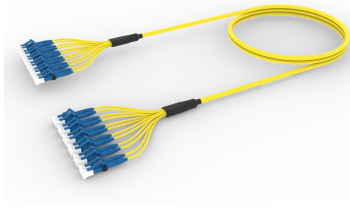

## Base Product

Ultra Low Loss ULL TeraSPEED® LC/UPC to LC/UPC Ruggedized fanout Cable, 12-Fiber, Plenum, 12 fiber PmP 2.0 mm Dca

## Product Classification

<b>Regional Availability</b>	Asia   Australia/New Zealand   Europe   Latin America   Middle East/Africa   North America
<b>Portfolio</b>	CommScope®
<b>Product Type</b>	Ruggedized fanout
<b>Product Brand</b>	SYSTIMAX ULL
<b>Ordering Note</b>	For additional jacket colors, please contact a CommScope Sales Representative   For lengths greater than 999 ft (304 m), orders must be in meters   Minimum length may vary based on cable configuration

## General Specifications

<b>Color, boot A</b>	Blue
<b>Color, connector A</b>	Green
<b>Color, boot B</b>	Blue
<b>Color, connector B</b>	Blue
<b>Construction Type</b>	Stranded
<b>Furcation Color</b>	Yellow
<b>Interface, Connector A</b>	LC/APC
<b>Interface Feature, connector A</b>	ULL
<b>Interface, Connector B</b>	LC/UPC
<b>Interface Feature, connector B</b>	ULL
<b>Jacket Color</b>	Yellow
<b>Fibers per Subunit, quantity</b>	12
<b>Total Fibers, quantity</b>	12