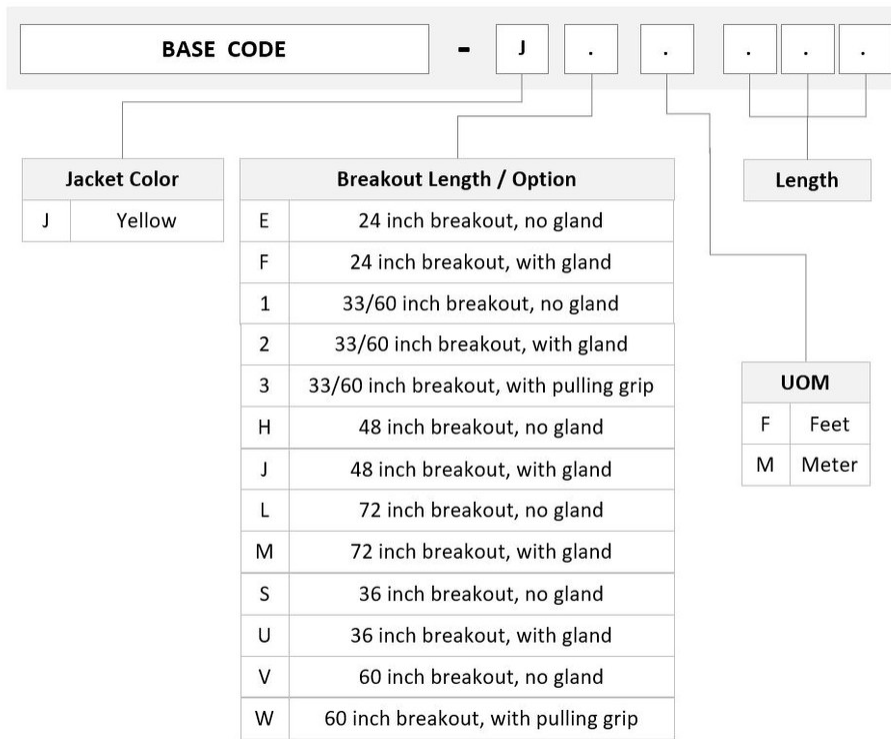

General Specifications

Color, boot A	Blue
Color, connector A	Green
Color, boot B	Blue
Color, connector B	Blue
Construction Type	Stranded
Furcation Color	Yellow
Interface, Connector A	LC/UPC
Interface Feature, connector A	Grade B performance
Interface, Connector B	LC/UPC
Interface Feature, connector B	Grade B performance
Jacket Color	Yellow
Fibers per Subunit, quantity	12
Total Fibers, quantity	12

Dimensions

Cable Assembly Length Range (m)	3 – 305
Cable Assembly Length Range (ft)	10 – 999

ULGLFLFCD

Ordering Tree

Optical Specifications

Fiber Mode	Singlemode
Fiber Type	G.657.A2, TeraSPEED®

Environmental Specifications