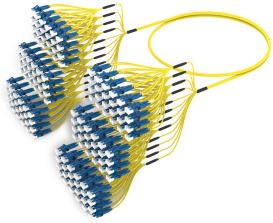

ULGLFLFCM

Base Product

Ultra Low Loss ULL TeraSPEED® LC/UPC G B to LC/UPC G B
Ruggedized fanout Cable, 144-Fiber, Plenum, 12 fiber PmP 2.0 mm Dca

Product Classification

Regional Availability	Asia Australia/New Zealand Europe Latin America Middle East/Africa North America
Portfolio	CommScope®
Product Type	Ruggedized fanout
Product Brand	SYSTIMAX ULL
Ordering Note	For additional jacket colors, please contact a CommScope Sales Representative For lengths greater than 999 ft (304 m), orders must be in meters Minimum length may vary based on cable configuration

General Specifications

Color, boot A	Blue
Color, connector A	Green
Color, boot B	Blue
Color, connector B	Blue
Construction Type	Stranded
Furcation Color	Yellow
Interface, Connector A	LC/UPC
Interface Feature, connector A	Grade B performance
Interface, Connector B	LC/UPC
Interface Feature, connector B	Grade B performance
Jacket Color	Yellow
Fibers per Subunit, quantity	12
Total Fibers, quantity	144

Dimensions

Cable Assembly Length Range (m)	3 – 999
Cable Assembly Length Range (ft)	8 – 999

ULGLFLFCM

Optical Specifications

Fiber Mode	Singlemode
Fiber Type	G.657.A2, TeraSPEED®

Environmental Specifications