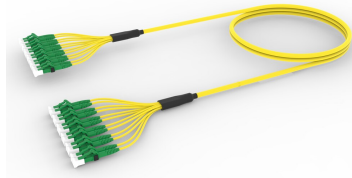

Base Product

Ultra Low Loss ULL TeraSPEED® LC/APC G B to LC/APC G B Ruggedized fanout Cable, 12-Fiber, Plenum, 12 fiber PmP 2.0 mm Dca

Product Classification

Regional Availability	Asia Australia/New Zealand Europe Latin America Middle East/Africa North America
Portfolio	CommScope®
Product Type	Ruggedized fanout
Product Brand	SYSTIMAX ULL
Ordering Note	For additional jacket colors, please contact a CommScope Sales Representative For lengths greater than 999 ft (304 m), orders must be in meters Minimum length may vary based on cable configuration

General Specifications

Color, boot A	Green
Color, connector A	Green
Color, boot B	Green
Color, connector B	Green
Construction Type	Stranded
Furcation Color	Yellow
Interface, Connector A	LC/APC
Interface Feature, connector A	Grade B performance
Interface, Connector B	LC/APC
Interface Feature, connector B	Grade B performance
Jacket Color	Yellow
Fibers per Subunit, quantity	12
Total Fibers, quantity	12

Dimensions

Cable Assembly Length Range (m)	3 – 305
Cable Assembly Length Range (ft)	10 – 999

Ordering Tree

Optical Specifications

Fiber Mode	Singlemode
Fiber Type	G.657.A2, TeraSPEED®

Environmental Specifications

ULGLGLGCD

REACH-SVHC Compliant as per SVHC revision on www.commscope.com/ProductCompliance

ROHS Compliant

UK-ROHS Compliant

Included Products

- 760242049 P-012-MP-8G-F12YL/20T – Fiber indoor cable, Plenum for MPO Trunks, 12 fiber, Singlemode G.657.A2/B2, Feet jacket marking, Yellow jacket color