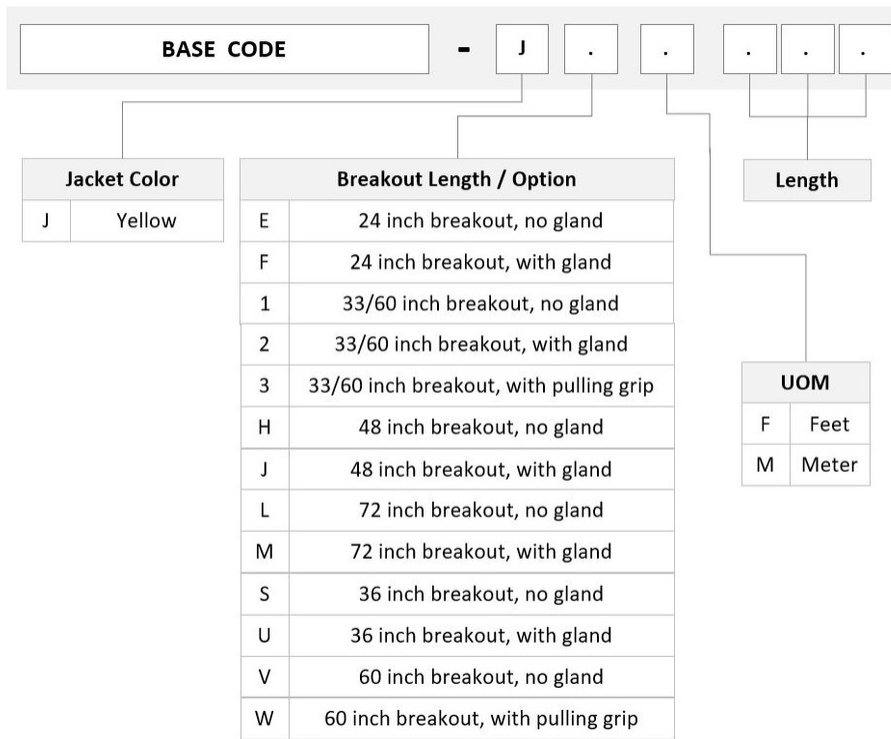

Base Product

Ultra Low Loss ULL TeraSPEED® LC/APC G B to LC/APC G B Ruggedized fanout Cable, 12-Fiber, Plenum, 12 fiber PmP 2.0 mm Dca

Product Classification

Regional Availability	Asia Australia/New Zealand Europe Latin America Middle East/Africa North America
Portfolio	CommScope®
Product Type	Ruggedized fanout
Product Brand	SYSTIMAX ULL
Ordering Note	For additional jacket colors, please contact a CommScope Sales Representative For lengths greater than 999 ft (304 m), orders must be in meters Minimum length may vary based on cable configuration

General Specifications

Color, boot A	Green
Color, connector A	Green
Color, boot B	Green
Color, connector B	Green
Construction Type	Stranded
Furcation Color	Yellow
Interface, Connector A	LC/APC
Interface Feature, connector A	Grade B performance
Interface, Connector B	LC/APC
Interface Feature, connector B	Grade B performance
Jacket Color	Yellow
Fibers per Subunit, quantity	12
Total Fibers, quantity	12

Dimensions

Cable Assembly Length Range (m)	3 – 305
Cable Assembly Length Range (ft)	10 – 999

Ordering Tree

Optical Specifications

Fiber Mode	Singlemode
Fiber Type	G.657.A2, TeraSPEED®

Environmental Specifications