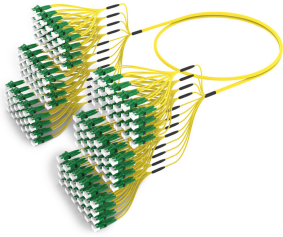

Base Product

Ultra Low Loss ULL TeraSPEED® LC/APC G B to LC/APC G B Ruggedized fanout Cable, 144-Fiber, Plenum, 12 fiber PmP 2.0 mm Dca

Product Classification

Regional Availability	Asia Australia/New Zealand Europe Latin America Middle East/Africa North America
Portfolio	CommScope®
Product Type	Ruggedized fanout
Product Brand	SYSTIMAX ULL
Ordering Note	For additional jacket colors, please contact a CommScope Sales Representative For lengths greater than 999 ft (304 m), orders must be in meters Minimum length may vary based on cable configuration

General Specifications

Color, boot A	Green
Color, connector A	Green
Color, boot B	Green
Color, connector B	Green
Construction Type	Stranded
Furcation Color	Yellow
Interface, Connector A	LC/APC
Interface Feature, connector A	Grade B performance
Interface, Connector B	LC/APC
Interface Feature, connector B	Grade B performance
Jacket Color	Yellow
Fibers per Subunit, quantity	12
Total Fibers, quantity	144

Dimensions

Cable Assembly Length Range (m)	3 – 305
Cable Assembly Length Range (ft)	10 – 999

Ordering Tree

Optical Specifications

Fiber Mode	Singlemode
Fiber Type	G.657.A2, TeraSPEED®

Environmental Specifications