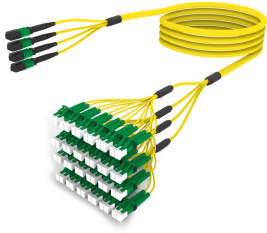

ULGMPLACH

Base Product

Ultra Low Loss ULL TeraSPEED® MPO(Unpinned) to LC/APC Ruggedized fanout Cable, 48-Fiber, Plenum, 12 fiber PmP 2.0 mm Dca

Product Classification

Regional Availability	Asia Australia/New Zealand Europe Latin America Middle East/Africa North America
Portfolio	CommScope®
Product Type	Ruggedized fanout
Product Brand	SYSTIMAX ULL
Ordering Note	For additional jacket colors, please contact a CommScope Sales Representative For lengths greater than 999 ft (304 m), orders must be in meters Minimum length may vary based on cable configuration

General Specifications

Color, boot A	Black
Color, connector A	Green
Color, boot B	Green
Color, connector B	Green
Construction Type	Stranded
Furcation Color	Yellow
Interface, Connector A	MPO-12/APC Female
Interface, Connector B	LC/APC
Interface Feature, connector B	ULL
Jacket Color	Yellow
Polarity	Method B Enhanced (ULL)
Fibers per Subunit, quantity	12
Total Fibers, quantity	48

Dimensions

Cable Assembly Length Range (m)	3 – 999
Cable Assembly Length Range (ft)	10 – 999

ULGMPLACH

Ordering Tree

Optical Specifications

Fiber Mode	Singlemode
Fiber Type	G.657.A2, TeraSPEED®

Environmental Specifications