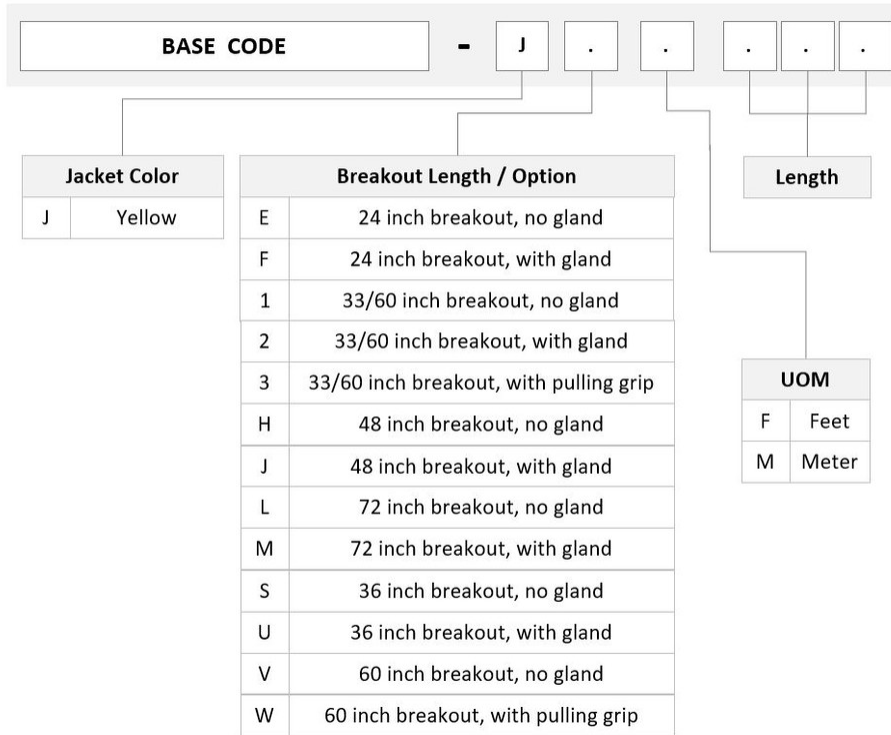

ULGMPLFCF

Cable Assembly Length Range (m) 3 – 999

Cable Assembly Length Range (ft) 10 – 999

Ordering Tree

Optical Specifications

Fiber Mode Singlemode

Fiber Type G.657.A2, TeraSPEED®

Environmental Specifications

Operating Temperature -10 °C to +60 °C (+14 °F to +140 °F)

EN50575 CPR Cable EuroClass Fire Performance Dca

Environmental Space Indoor | Plenum

Regulatory Compliance/Certifications

Agency ANATEL
Classification Compliant