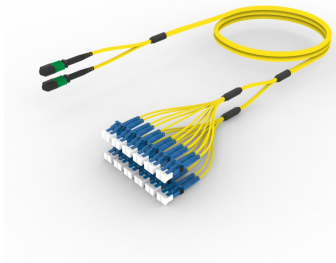

## Base Product

Ultra Low Loss ULL TeraSPEED® MPO(Unpinned) to LC/UPC G B Ruggedized fanout Cable, 24-Fiber, Plenum, 12 fiber PmP 2.0 mm Dca

## Product Classification

<b>Regional Availability</b>	Asia   Australia/New Zealand   Europe   Latin America   Middle East/Africa   North America
<b>Portfolio</b>	CommScope®
<b>Product Type</b>	Ruggedized fanout
<b>Product Brand</b>	SYSTIMAX ULL
<b>Ordering Note</b>	For additional jacket colors, please contact a CommScope Sales Representative   For lengths greater than 999 ft (304 m), orders must be in meters   Minimum length may vary based on cable configuration

## General Specifications

<b>Color, boot A</b>	Black
<b>Color, connector A</b>	Green
<b>Color, boot B</b>	Blue
<b>Color, connector B</b>	Blue
<b>Construction Type</b>	Stranded
<b>Furcation Color</b>	Yellow
<b>Interface, Connector A</b>	MPO-12/APC Female
<b>Interface, Connector B</b>	LC/UPC
<b>Interface Feature, connector B</b>	Grade B performance
<b>Jacket Color</b>	Yellow
<b>Polarity</b>	Method B Enhanced (ULL)
<b>Fibers per Subunit, quantity</b>	12
<b>Total Fibers, quantity</b>	24