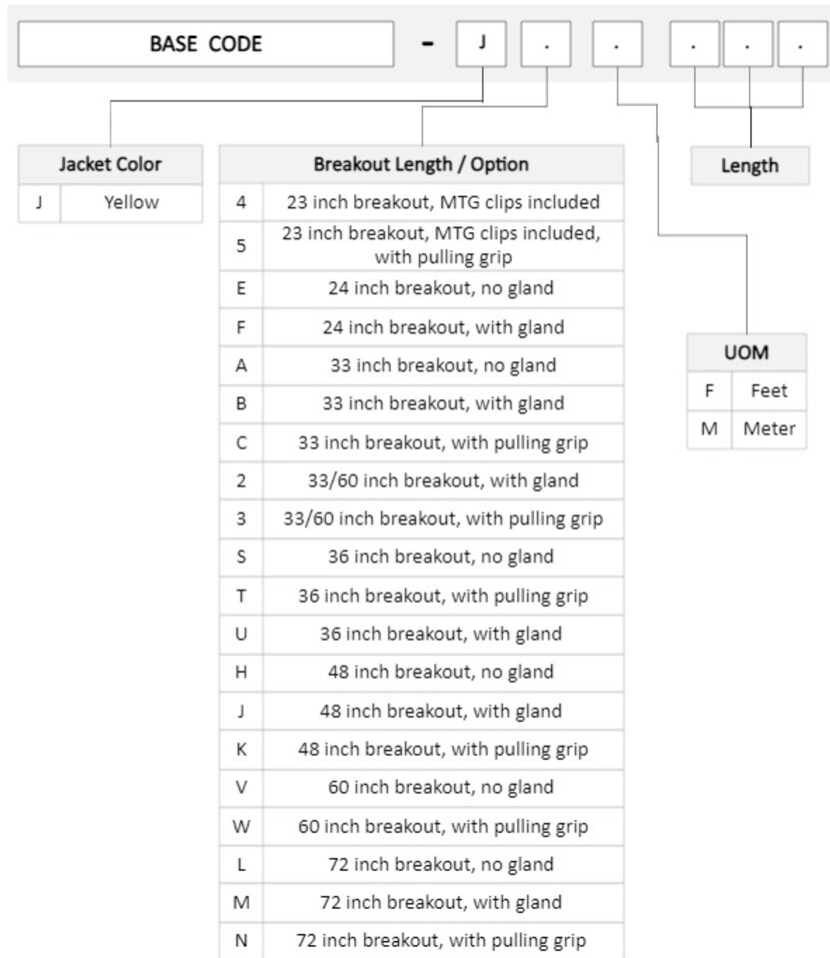

## General Specifications

<b>Color, boot A</b>	Black
<b>Color, connector A</b>	Green
<b>Color, boot B</b>	Blue
<b>Color, connector B</b>	Blue
<b>Construction Type</b>	Stranded
<b>Furcation Color</b>	Yellow
<b>Interface, Connector A</b>	MPO-12/APC Female
<b>Interface, Connector B</b>	LC/UPC
<b>Interface Feature, connector B</b>	Uniboot
<b>Jacket Color</b>	Yellow
<b>Polarity</b>	Method B Enhanced (ULL)
<b>Fibers per Subunit, quantity</b>	12
<b>Total Fibers, quantity</b>	96

## Ordering Tree