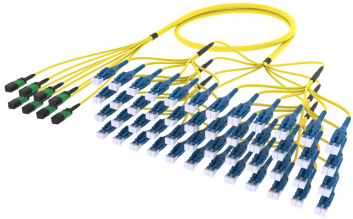

## Base Product

Ultra Low Loss ULL TeraSPEED® MPO(Unpinned) to LC/UPC Uniboot Ruggedized fanout Cable, 96-Fiber, Plenum, 12 fiber PmP 2.0 mm Dca

## Product Classification

<b>Regional Availability</b>	Asia   Australia/New Zealand   Europe   Latin America   Middle East/Africa   North America
<b>Portfolio</b>	CommScope®
<b>Product Type</b>	Ruggedized fanout
<b>Product Brand</b>	SYSTIMAX ULL
<b>Ordering Note</b>	For additional jacket colors, please contact a CommScope Sales Representative   For lengths greater than 999 ft (304 m), orders must be in meters   Minimum length may vary based on cable configuration

## General Specifications

<b>Color, boot A</b>	Black
<b>Color, connector A</b>	Green
<b>Color, boot B</b>	Blue
<b>Color, connector B</b>	Blue
<b>Construction Type</b>	Stranded
<b>Furcation Color</b>	Yellow
<b>Interface, Connector A</b>	MPO-12/APC Female
<b>Interface, Connector B</b>	LC/UPC
<b>Interface Feature, connector B</b>	Uniboot
<b>Jacket Color</b>	Yellow
<b>Polarity</b>	Method B Enhanced (ULL)
<b>Fibers per Subunit, quantity</b>	12
<b>Total Fibers, quantity</b>	96