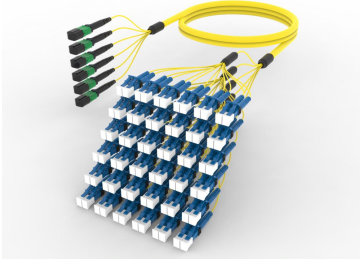

ULGMXLCK

Base Product

Ultra Low Loss ULL TeraSPEED® MPO(Pinned) to LC/UPC Ruggedized fanout Cable, 72-Fiber, Plenum, 12 fiber PmP 2.0 mm Dca

Product Classification

Regional Availability	Asia Australia/New Zealand Europe Latin America Middle East/Africa North America
Portfolio	CommScope®
Product Type	Ruggedized fanout
Product Brand	SYSTIMAX ULL
Ordering Note	For additional jacket colors, please contact a CommScope Sales Representative For lengths greater than 999 ft (304 m), orders must be in meters Minimum length may vary based on cable configuration

General Specifications

Color, boot A	Black
Color, connector A	Green
Color, boot B	Blue
Color, connector B	Blue
Construction Type	Stranded
Furcation Color	Yellow
Interface, Connector A	MPO-12/APC Male
Interface, Connector B	LC/UPC
Interface Feature, connector B	ULL
Jacket Color	Yellow
Polarity	Method B Enhanced (ULL)
Fibers per Subunit, quantity	12
Total Fibers, quantity	72

Dimensions

Cable Assembly Length Range (m)	3 – 999
--	---------

ULGMXLCCCK

Cable Assembly Length Range (ft)

10 – 999

Ordering Tree

Optical Specifications

Fiber Mode

Singlemode

Fiber Type

G.657.A2, TeraSPEED®

Environmental Specifications

Operating Temperature

-10 °C to +60 °C (+14 °F to +140 °F)

EN50575 CPR Cable EuroClass Fire Performance

Dca