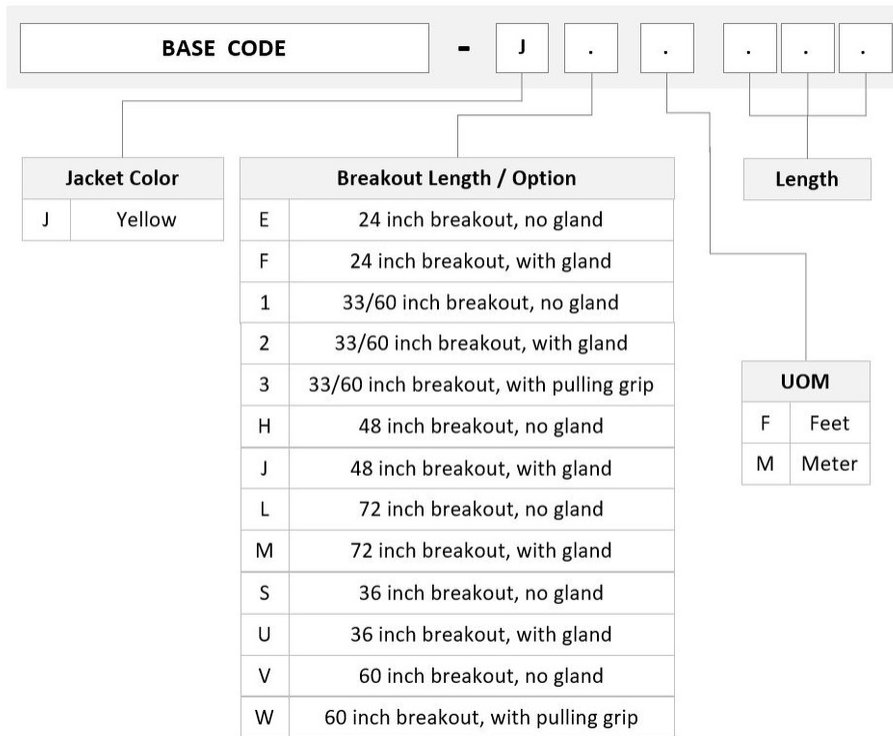

General Specifications

Color, boot A	Black
Color, connector A	Green
Color, boot B	Blue
Color, connector B	Blue
Construction Type	Stranded
Furcation Color	Yellow
Interface, Connector A	MPO-12/APC Male
Interface, Connector B	LC/UPC
Interface Feature, connector B	ULL
Jacket Color	Yellow
Polarity	Method B Enhanced (ULL)
Fibers per Subunit, quantity	12
Total Fibers, quantity	72

Dimensions

Cable Assembly Length Range (m)	3 – 999
--	---------

ULGMXLCCCK

Cable Assembly Length Range (ft)

10 – 999

Ordering Tree

Optical Specifications

Fiber Mode