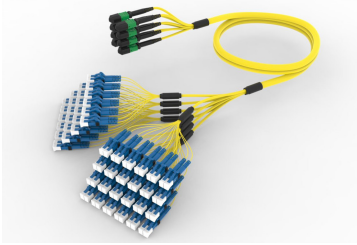

ULGMXLCCL

Base Product

Ultra Low Loss ULL TeraSPEED® MPO(Pinned) to LC/UPC Ruggedized fanout Cable, 96-Fiber, Plenum, 12 fiber PmP 2.0 mm Dca

Product Classification

Regional Availability

Asia | Australia/New Zealand | Europe | Latin America | Middle East/Africa | North America

Portfolio

CommScope®

Product Type

Ruggedized fanout

Product Brand

SYSTIMAX ULL

Ordering Note

For additional jacket colors, please contact a CommScope Sales Representative | For lengths greater than 999 ft (304 m), orders must be in meters | Minimum length may vary based on cable configuration

Blue

Construction Type

Stranded

Furcation Color

Yellow

Interface, Connector A

MPO-12/APC Male

Interface, Connector B

LC/UPC

Interface Feature, connector B

ULL

Jacket Color

Yellow

Polarity

Method B Enhanced (ULL)

Fibers per Subunit, quantity