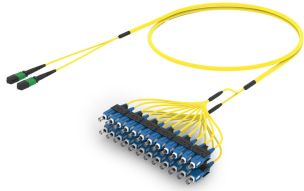

ULGMXSCCF

Base Product

Ultra Low Loss ULL TeraSPEED® MPO(Pinned) to SC/UPC Ruggedized fanout Cable, 24-Fiber, Plenum, 12 fiber PmP 2.0 mm Dca

Product Classification

Regional Availability	Asia Australia/New Zealand Europe Latin America Middle East/Africa North America
Portfolio	CommScope®
Product Type	Ruggedized fanout
Product Brand	SYSTIMAX ULL
Ordering Note	For additional jacket colors, please contact a CommScope Sales Representative For lengths greater than 999 ft (304 m), orders must be in meters Minimum length may vary based on cable configuration

General Specifications

Color, boot A	Black
Color, connector A	Green
Color, boot B	Blue
Color, connector B	Blue
Construction Type	Stranded
Furcation Color	Yellow
Interface, Connector A	MPO-12/APC Male
Interface, Connector B	SC/UPC
Interface Feature, connector B	ULL
Jacket Color	Yellow
Polarity	Method B Enhanced (ULL)
Fibers per Subunit, quantity	12
Total Fibers, quantity	24

Dimensions

Cable Assembly Length Range (m)	3 – 999
Cable Assembly Length Range (ft)	10 – 999

ULGMXSCCF

Ordering Tree

Optical Specifications

Fiber Mode	Singlemode
Fiber Type	G.657.A2, TeraSPEED®

Environmental Specifications