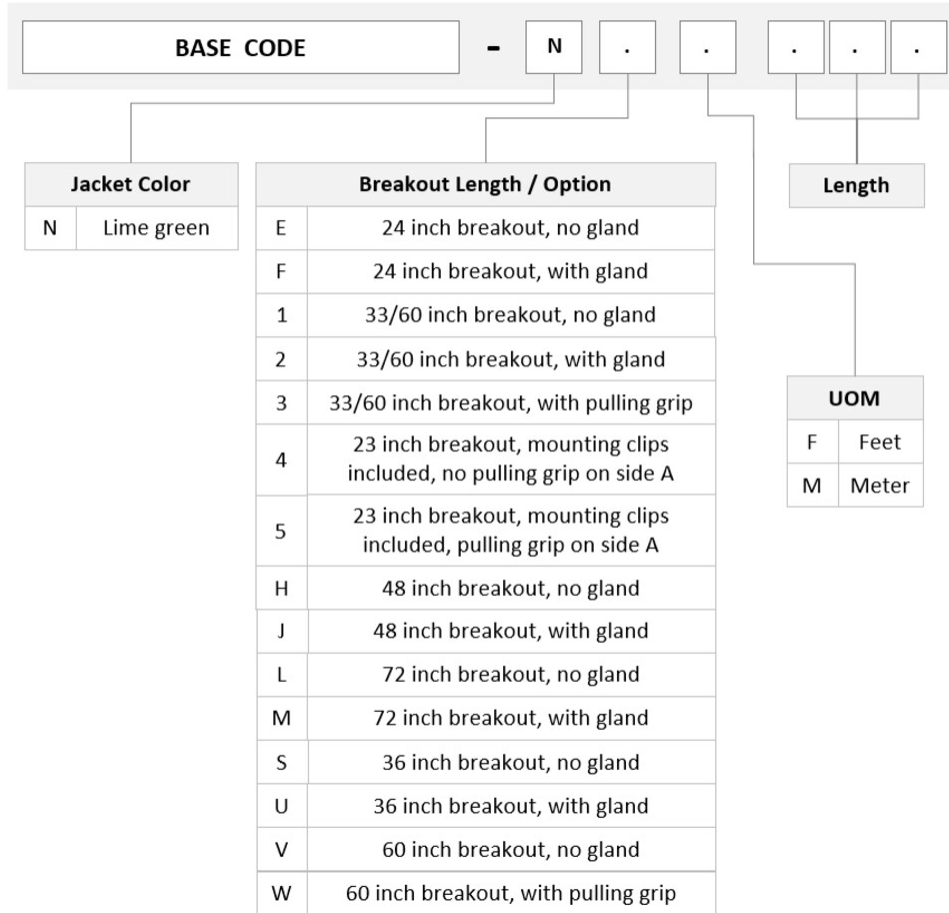

General Specifications

Color, boot A	Black
Color, connector A	Black
Color, boot B	Blue
Color, connector B	Black
Construction Type	Stranded
Furcation Color	Lime green
Interface, Connector A	MPO-12/UPC Female
Interface, Connector B	LC/UPC
Interface Feature, connector B	Uniboot
Jacket Color	Lime green
Polarity	Method B Enhanced (ULL)
Fibers per Subunit, quantity	12
Total Fibers, quantity	48

Dimensions

Cable Assembly Length Range (m)	3 – 999
--	---------

ULVMPLUCH

Cable Assembly Length Range (ft)

10 – 999

Ordering Tree

Optical Specifications

Fiber Mode	Multimode
Fiber Type	OM5, LazrSPEED®