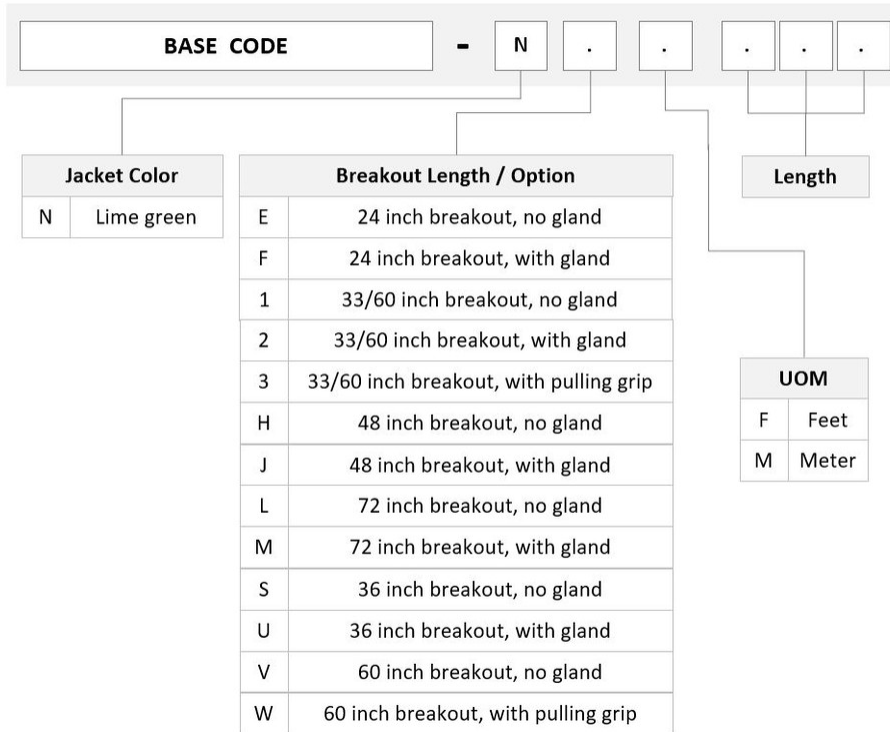

General Specifications

Color, boot A	Black
Color, connector A	Black
Color, boot B	Blue
Color, connector B	Black
Construction Type	Stranded
Furcation Color	Lime green
Interface, Connector A	MPO-12/UPC Male
Interface, Connector B	LC/UPC
Interface Feature, connector B	ULL
Jacket Color	Lime green
Polarity	Method B Enhanced (ULL)
Fibers per Subunit, quantity	12
Total Fibers, quantity	72

Dimensions

Cable Assembly Length Range (m)	3 – 999
--	---------

ULVMXLCCK

Cable Assembly Length Range (ft)

10 – 999

Ordering Tree

Optical Specifications

Fiber Mode	Multimode
Fiber Type	OM5, LazrSPEED®