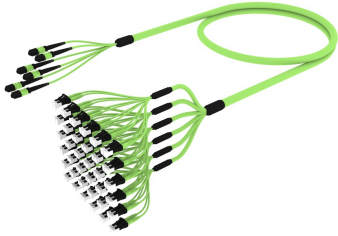

ULVMXLCKK

Base Product

Ultra Low Loss ULL LazrSPEED® 550 OM5 MPO(Pinned) to LC/UPC Ruggedized fanout Cable, 72-Fiber, Plenum, 12 fiber PmP 2.0 mm Dca

Product Classification

Regional Availability	Asia Australia/New Zealand Europe Latin America Middle East/Africa North America
Portfolio	CommScope®
Product Type	Ruggedized fanout
Product Brand	SYSTIMAX ULL
Ordering Note	For additional jacket colors, please contact a CommScope Sales Representative For lengths greater than 999 ft (304 m), orders must be in meters Minimum length may vary based on cable configuration

General Specifications

Color, boot A	Black
Color, connector A	Black
Color, boot B	Blue
Color, connector B	Black
Construction Type	Stranded
Furcation Color	Lime green
Interface, Connector A	MPO-12/UPC Male
Interface, Connector B	LC/UPC
Interface Feature, connector B	ULL
Jacket Color	Lime green
Polarity	Method B Enhanced (ULL)
Fibers per Subunit, quantity	12
Total Fibers, quantity	72

Dimensions

Cable Assembly Length Range (m)	3 – 999
--	---------

ULVMXLCCK

Cable Assembly Length Range (ft)

10 – 999

Ordering Tree

Optical Specifications

Fiber Mode	Multimode
Fiber Type	OM5, LazrSPEED®