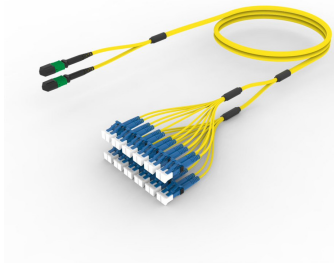

UNGMPLGCF

Base Product

Ultra Low Loss ULL TeraSPEED® MPO(Unpinned) to LC/APC G B Ruggedized fanout Cable, 24-Fiber, LSZH, 12 fiber PmP 2.0 mm Dca

Product Classification

Regional Availability	Asia Australia/New Zealand Europe Latin America Middle East/Africa North America
Portfolio	CommScope®
Product Type	Ruggedized fanout
Product Brand	SYSTIMAX ULL
Ordering Note	For additional jacket colors, please contact a CommScope Sales Representative For lengths greater than 999 ft (304 m), orders must be in meters Minimum length may vary based on cable configuration

General Specifications

Color, boot A	Black
Color, connector A	Green
Color, boot B	Green
Color, connector B	Green
Construction Type	Stranded
Furcation Color	Yellow
Interface, Connector A	MPO-12/APC Female
Interface, Connector B	LC/APC
Interface Feature, connector B	Grade B performance
Jacket Color	Yellow
Polarity	Method B Enhanced (ULL)
Fibers per Subunit, quantity	12
Total Fibers, quantity	24

Dimensions

UNGMPGCF

Cable Assembly Length Range (m) 3 – 999

Cable Assembly Length Range (ft) 10 – 999

Ordering Tree

Optical Specifications

Fiber Mode Singlemode

Fiber Type G.657.A2, TeraSPEED®