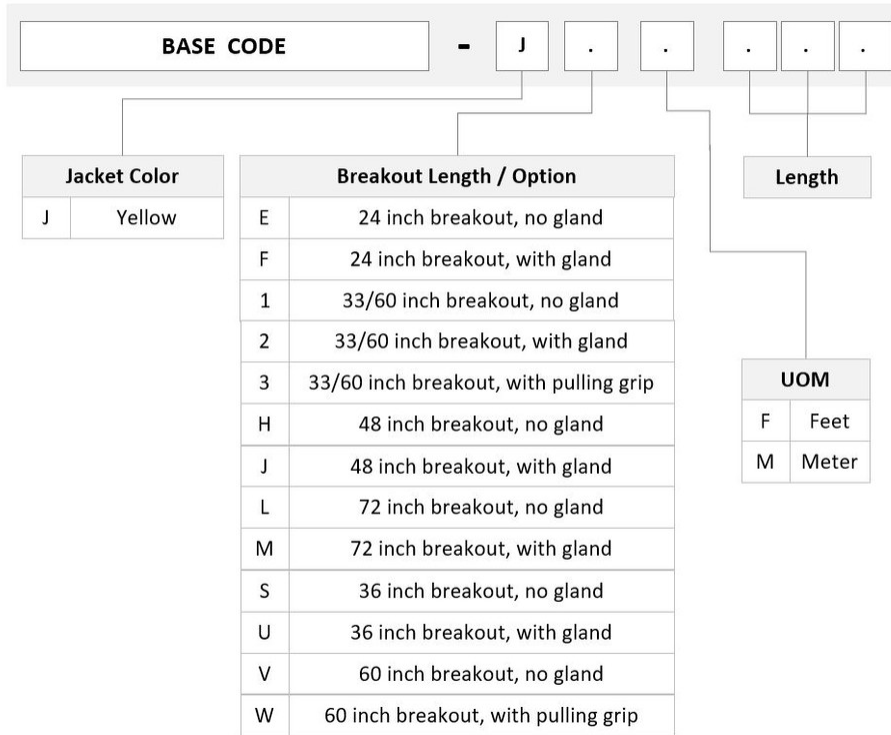

General Specifications

Color, boot A	Black
Color, connector A	Green
Color, boot B	Green
Color, connector B	Green
Construction Type	Stranded
Furcation Color	Yellow
Interface, Connector A	MPO-12/APC Female
Interface, Connector B	LC/APC
Interface Feature, connector B	Grade B performance
Jacket Color	Yellow
Polarity	Method B Enhanced (ULL)
Fibers per Subunit, quantity	12
Total Fibers, quantity	24

Dimensions

UNGMPGCF

Cable Assembly Length Range (m) 3 – 999

Cable Assembly Length Range (ft) 10 – 999

Ordering Tree

Optical Specifications

Fiber Mode Singlemode

Fiber Type G.657.A2, TeraSPEED®