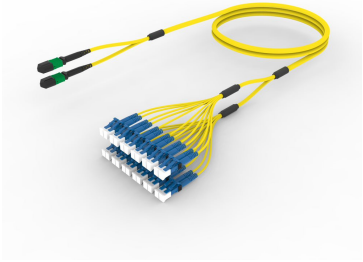

UNGMXLCAF

Ultra Low Loss (ULL) Singlemode MPO (Pinned) to LC/UPC, InstaPATCH® 360 Ruggedized Fanout Cable, 24-Fiber, LSZH

Product Classification

Regional Availability	Asia Australia/New Zealand China Europe India Latin America Middle East/Africa North America
Portfolio	CommScope®
Product Type	Ruggedized fanout
Product Brand	SYSTIMAX InstaPATCH® 360
Ordering Note	For lengths greater than 999 ft (304 m), orders must be in meters Minimum length may vary based on cable configuration Not available in the United States or Canada

General Specifications

Color, boot A	Black
Color, connector A	Green
Color, boot B	Black
Color, connector B	Blue
Construction Type	Stranded
Furcation Color	Yellow
Interface, Connector A	MPO-12/APC Male
Interface, Connector B	LC/UPC
Jacket Color	Yellow
Polarity	Method B Enhanced (ULL)
Fibers per Subunit, quantity	12
Total Fibers, quantity	24

Dimensions

Cable Assembly Length Range (m)	3 – 999
Cable Assembly Length Range (ft)	7 – 999

UNGMXLCAF

Ordering Tree

Mechanical Specifications

Cable Retention Strength, maximum 11.24 lb @ 0° | 4.40 lb @ 90°