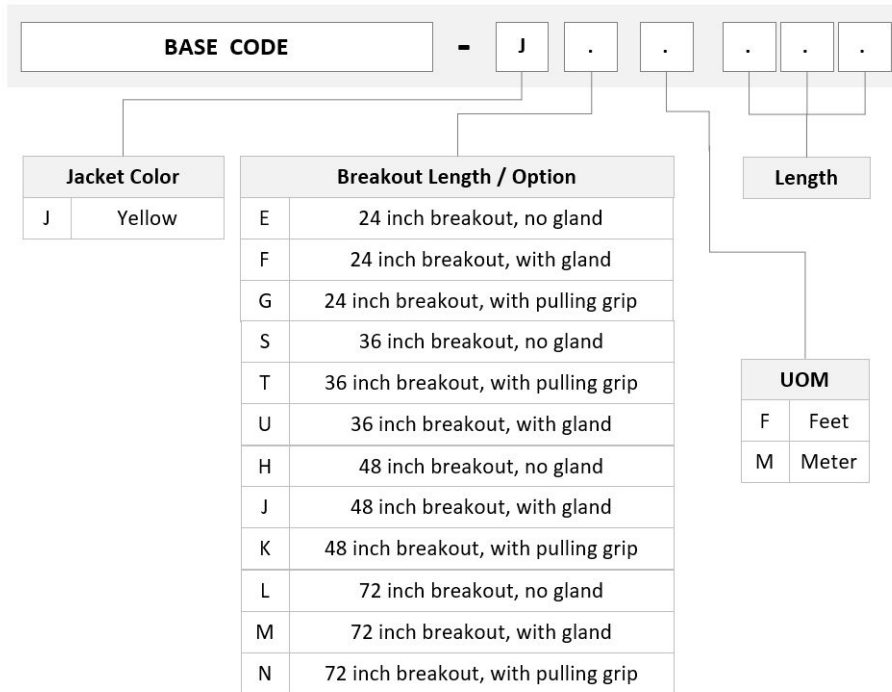

General Specifications

Color, boot A	Black
Color, connector A	Green
Color, boot B	Black
Color, connector B	Blue
Construction Type	Stranded
Furcation Color	Yellow
Interface, Connector A	MPO-12/APC Male
Interface, Connector B	LC/UPC
Jacket Color	Yellow
Polarity	Method B Enhanced (ULL)
Fibers per Subunit, quantity	12
Total Fibers, quantity	24

Dimensions

Cable Assembly Length Range (m)	3 – 999
Cable Assembly Length Range (ft)	7 – 999

UNGMXLCAF

Ordering Tree

Mechanical Specifications

Cable Retention Strength, maximum 11.24 lb @ 0° | 4.40 lb @ 90°