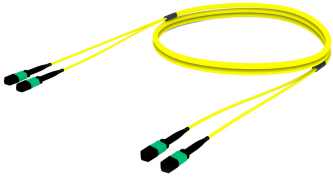

## Base Product

Ultra Low Loss ULL TeraSPEED® MPO(Pinned) to MPO(Pinned) Pre-terminated Trunk Cable, MPO12, 24-Fiber, Plenum, 12 fiber PmP 2.0 mm Dca, Method A