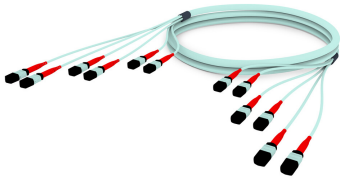

## Base Product

OM4 MPO24 (Unpinned) to MPO24 (Unpinned), Fiber Trunk Cable Assembly, 144-Fiber, Method A, Plenum