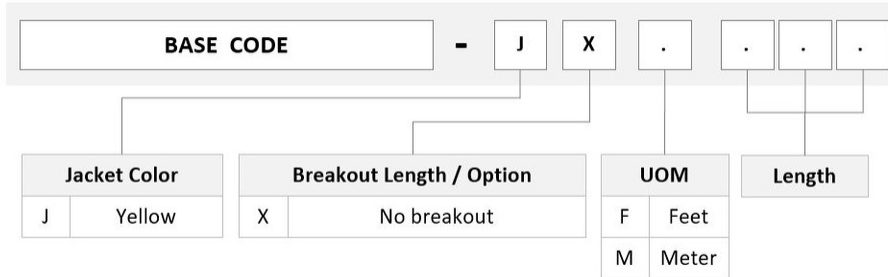

General Specifications

| | |
|---------------------------------------|----------|
| Connector A, quantity | 2 |
| Color, boot A | Blue |
| Color, connector A | Orange |
| Connector B, quantity | 2 |
| Color, boot B | Blue |
| Color, connector B | Blue |
| Interface, Connector A | LC/UPC |
| Interface Feature, connector A | Keyed |
| Interface, Connector B | LC/UPC |
| Jacket Color | Yellow |
| Polarity | Method B |
| Total Fibers, quantity | 2 |

Dimensions

| | |
|---|---------|
| Cable Assembly Length Range (m) | 1 – 999 |
| Cable Assembly Length Range (ft) | 1 – 999 |

FDWL5LC42

Diameter Over Jacket

1.6 mm | 0.063 in

Ordering Tree

Mechanical Specifications