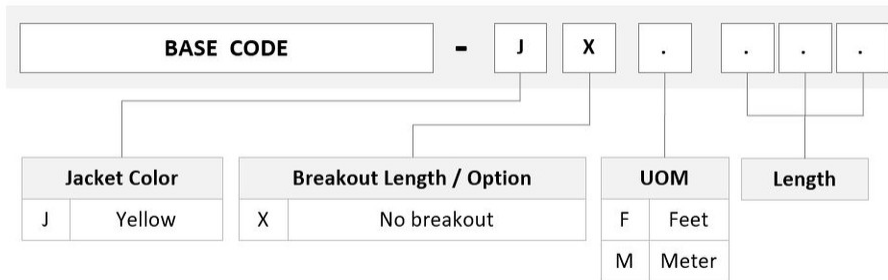

FDWLALA42

Ordering Tree

Mechanical Specifications

Cable Retention Strength, maximum 11.24 lb @ 0° | 4.40 lb @ 90°

Optical Specifications

Fiber Mode Singlemode

Fiber Type G.652.D | G.657.A1, TeraSPEED®

Environmental Specifications

Operating Temperature -10 °C to +60 °C (+14 °F to +140 °F)

Environmental Space Plenum

Regulatory Compliance/Certifications

Agency	Classification
ANATEL	Compliant
CHINA-ROHS	Below maximum concentration value
ISO 9001:2015	Designed, manufactured and/or distributed under this quality management system
REACH-SVHC	Compliant as per SVHC revision on www.commscope.com/ProductCompliance
ROHS	Compliant
UK-ROHS	Compliant

Included Products

460125222 - TeraSPEED® LC APC Connector for 1.6 mm Fiber, Duplex, Singlemode, green