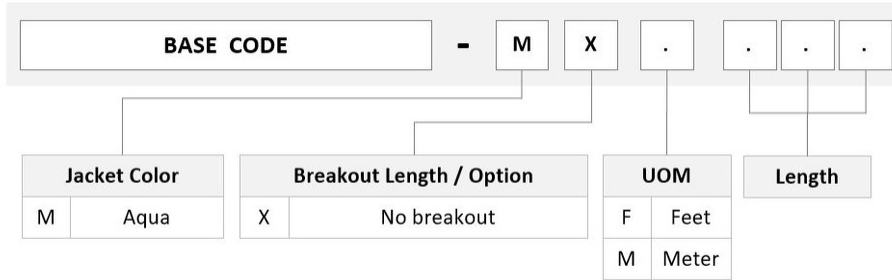

FDXKNKN42

Base Product

OM4 LC/UPC to LC/UPC Fiber Patch Cord, 1.6 mm Duplex, Plenum, Lime Green (AC) Locking Clip

Product Classification

Regional Availability	Asia Australia/New Zealand Latin America North America
Portfolio	CommScope®
Product Type	Fiber patch cord, duplex
Product Brand	SYSTIMAX InstaPATCH® 360
Product Series	FDX
Ordering Note	For lengths greater than 999 ft (304 m), orders must be in meters Minimum length may vary based on cable configuration

General Specifications

Color, boot A	White
Color, connector A	Beige
Color, boot B	White
Color, connector B	Beige
Interface, Connector A	LC/UPC
Interface, Connector B	LC/UPC
Jacket Color	Aqua
Polarity	Method B
Total Fibers, quantity	2

Dimensions

Cable Assembly Length Range (m)	1 – 999
Cable Assembly Length Range (ft)	1 – 999
Diameter Over Jacket	1.6 mm 0.063 in

Ordering Tree

FDXKNKN42

Mechanical Specifications

Cable Retention Strength, maximum 11.24 lb @ 0 ° | 4.40 lb @ 90 °