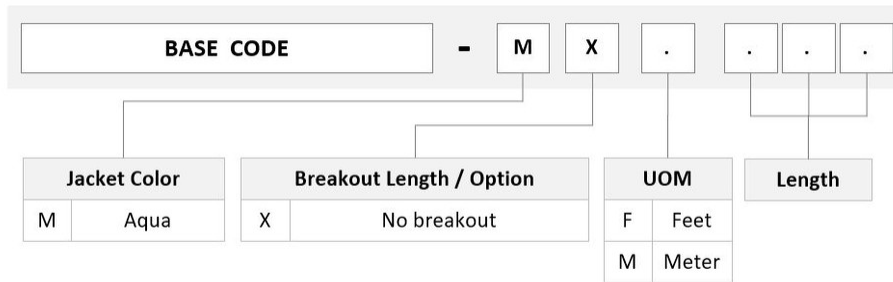

FDXL3L321

Ordering Tree

Mechanical Specifications

Cable Retention Strength, maximum 11.24 lb @ 0 ° | 4.40 lb @ 90 °

Optical Specifications

Fiber Mode Multimode

Fiber Type OM4, LazrSPEED®

Environmental Specifications

Operating Temperature -10 °C to +60 °C (+14 °F to +140 °F)

Environmental Space Plenum

Regulatory Compliance/Certifications

Agency	Classification
ISO 9001:2015	Designed, manufactured and/or distributed under this quality management system

Included Products

- 760102327 MFC-LCR-16-KBL – LazrSPEED®, OptiSPEED® Pre-Radiused Keyed LC Connector for 1.6 mm Fiber, simplex multimode, blue
- P-001-SP-5K-F16 – Fiber indoor cable, LazrSPEED® 1.6 mm Plenum Simplex, Multimode OM4, Feet jacket marking