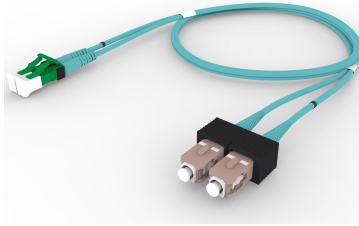

# FDXL4SC42

## Base Product

OM4 LC/UPC Keyed Green to SC/UPC Fiber Patch Cord, 1.6 mm Duplex, Plenum

## Product Classification

<b>Regional Availability</b>	Asia   Australia/New Zealand   Europe   Latin America   Middle East /Africa   North America
<b>Portfolio</b>	CommScope®
<b>Product Type</b>	Fiber patch cord, duplex
<b>Product Brand</b>	SYSTIMAX InstaPATCH® 360
<b>Product Series</b>	FDX
<b>Ordering Note</b>	For lengths greater than 999 ft (304 m), orders must be in meters   Minimum length may vary based on cable configuration

## General Specifications

<b>Color, boot A</b>	Aqua
<b>Color, connector A</b>	Green
<b>Color, boot B</b>	Aqua
<b>Color, connector B</b>	Black
<b>Interface, Connector A</b>	LC/UPC
<b>Interface Feature, connector A</b>	Keyed
<b>Interface, Connector B</b>	SC/UPC
<b>Jacket Color</b>	Aqua
<b>Polarity</b>	Method B
<b>Total Fibers, quantity</b>	2