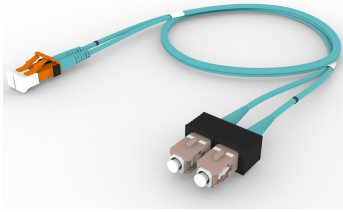

FDXL5SC42

Base Product

OM4 LC/UPC Keyed Orange to SC/UPC Fiber Patch Cord, 1.6 mm Duplex, Plenum

Product Classification

Regional Availability	Asia Australia/New Zealand Europe Latin America Middle East /Africa North America
Portfolio	CommScope®
Product Type	Fiber patch cord, duplex
Product Brand	SYSTIMAX InstaPATCH® 360
Product Series	FDX
Ordering Note	For lengths greater than 999 ft (304 m), orders must be in meters Minimum length may vary based on cable configuration

General Specifications

Color, boot A	Aqua
Color, connector A	Orange
Color, boot B	Aqua
Color, connector B	Black
Interface, Connector A	LC/UPC
Interface Feature, connector A	Keyed
Interface, Connector B	SC/UPC
Jacket Color	Aqua
Polarity	Method B
Total Fibers, quantity	2

Dimensions

Cable Assembly Length Range (m)	1 – 999
Cable Assembly Length Range (ft)	1 – 999
Diameter Over Jacket	1.6 mm 0.063 in

FDXL5SC42

Ordering Tree

Mechanical Specifications

Cable Retention Strength, maximum 11.24 lb @ 0 ° | 4.40 lb @ 90 °

Agency

ANATEL

ISO 9001:2015

Classification

Compliant

Designed, manufactured and/or distributed under this quality management system

Included Products

- 460125750 – LazrSPEED® Pre-Radiused SC Connector for 1.6 mm Fiber Cordage, Duplex, multimode
- 760102525 – LazrSPEED®, OptiSPEED® Pre-Radiused Keyed LC Connector for 1.6 mm Fiber, duplex multimode, orange
- MDC-LCR-16-KOR
- P-002-ZC-5K-F16 – Fiber indoor cable, LazrSPEED® 1.6 mm Plenum Zipcord, Multimode OM4, Feet jacket marking