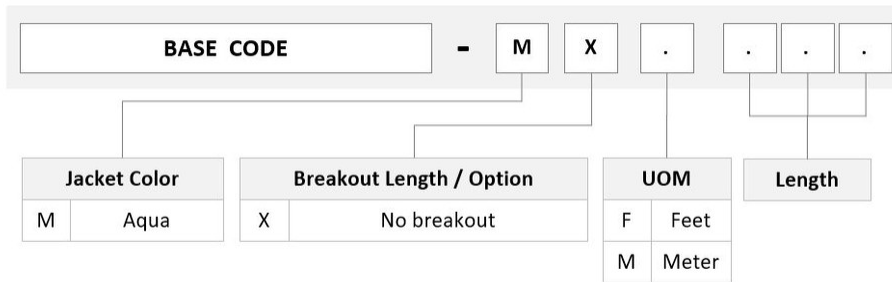

FDXL6LC21

Ordering Tree

Mechanical Specifications

Cable Retention Strength, maximum 11.24 lb @ 0 ° | 4.40 lb @ 90 °

Optical Specifications

Fiber Mode Multimode

Fiber Type OM4, LazrSPEED®

Environmental Specifications

Operating Temperature -10 °C to +60 °C (+14 °F to +140 °F)

Environmental Space Plenum

Regulatory Compliance/Certifications

Agency	Classification
ISO 9001:2015	Designed, manufactured and/or distributed under this quality management system

Included Products

460125172	- Pre-Radiused LC Connector simplex for 1.6 mm Fiber, multimode
760102392 MFC-LCR-16-KSL	- LazrSPEED®, OptiSPEED® Pre-Radiused Keyed LC Connector for 1.6 mm Fiber, simplex multimode, slate
P-001-SP-5K-F16	- Fiber indoor cable, LazrSPEED® 1.6 mm Plenum Simplex, Multimode OM4, Feet jacket marking